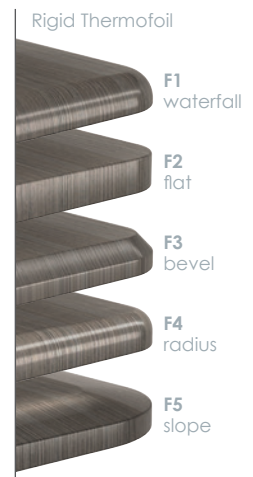

Exclaim 48x144" rectangular table with six 3" column bases in A-configuration.

W4: reverse bevel wood edge  
SH.42: standing height of 42"

lam: Formica 9012-NT Ebony  
W4 edge: BV Black Velvet  
base: 38 Tungsten Metallic

## exclaim top shape offering

rectangle

boat

elliptical

racetrack

D-shaped

trident

quadrant

table desk

square

round

## exclaim edge offering

tableX

[tablex.com/exclaim](http://tablex.com/exclaim)

877.481.1177

Exclaim tables  
© 2018 TableX, LLC  
Form # TXBR-EXC-18

**71RD60Q32-3K-CH**  
Exclaim 60" round table  
with 3" column bases.