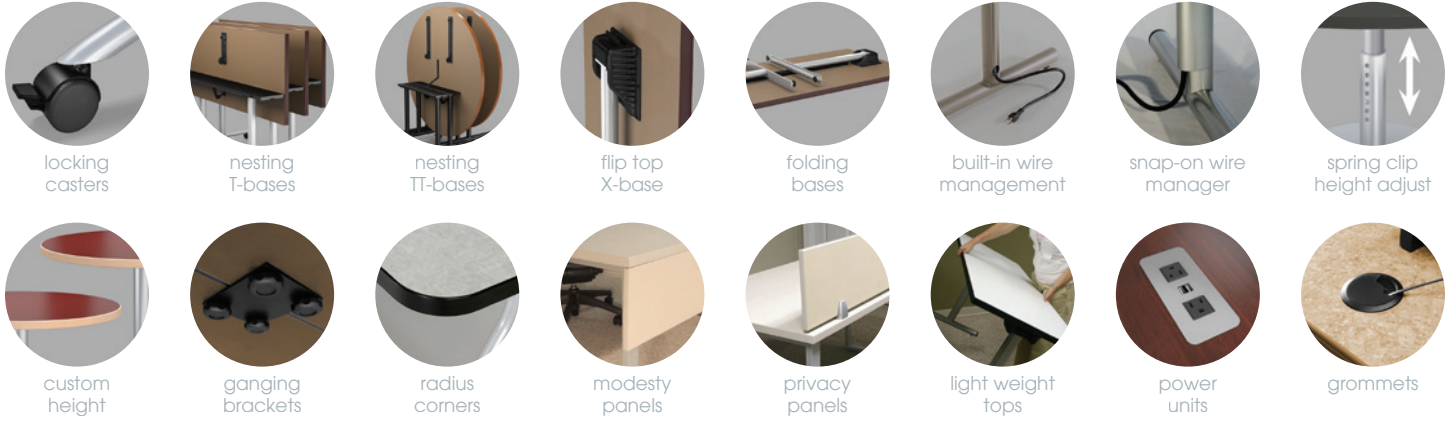

stretch bases

T

T-OS

TT

X

X.4

stretch table options

stretch top shape offering

stretch edge offering

tableX

tablex.com/stretch
877.481.1177

Stretch tables
© 2018 TableX, LLC
Form # TXBR-STR-18

06TC2060T18-F4-LC-GN
Stretch 20x60" rectangular tables and 45° wedges with 18" T-bases, Villa power units, and frosted acrylic modesty panels.