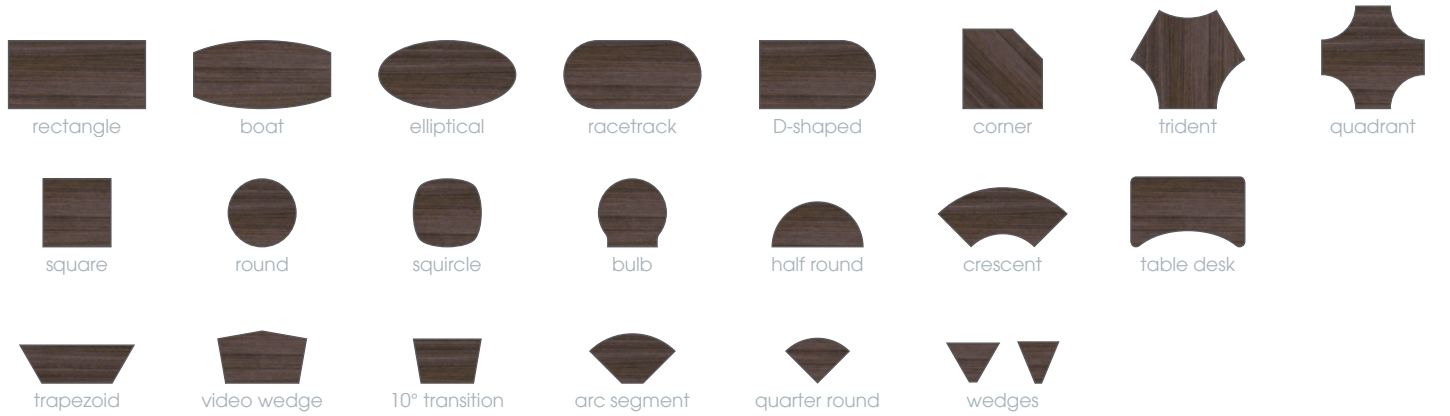

lam: Formica 6943-58

VirrVarr White

3P edge: 3021 Espresso

base: 08 Structured Chocolate

Stretch's tubular construction give it strength and a contemporary design aesthetic.

06EL4890TT32-3P

Stretch 48x90" elliptical table with 32" TT-bases and Butterfly Popper power unit.

stretch bases

T

T-OS

TT

X

X.4

stretch table options

stretch top shape offering

stretch edge offering

tableX

tablex.com/stretch
877.481.1177

Stretch tables
© 2018 TableX, LLC
Form # TXBR-STR-18

06TC2060T18-F4-LC-GN
Stretch 20x60" rectangular tables and 45° wedges with 18" T-bases, Villa power units, and frosted acrylic modesty panels.