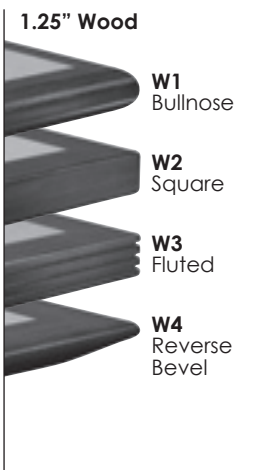

Exclaim Top Shapes

Exclaim

online updates

new product

clarification / edit

deletion

Exclaim Lounge Height Top Shapes

Exclaim Top Options

RC 3" Radius Corners
can be added to any table for $55.

GN Ganging Brackets
can be added to most table shapes for $40.

LT Lightweight Tops
can be added to any square or rectangular table for $115.

GR Grommets
can be added to any table for $40 each. To see specific locations, see page 203.

CM Cable Manager
can be added to any table for $50 each. To see specific locations, see page 203.

Exclaim Edge Options

(correspond with 5 columns of pricing)

effective January 1, 2019
+5%
add 5% to all list prices