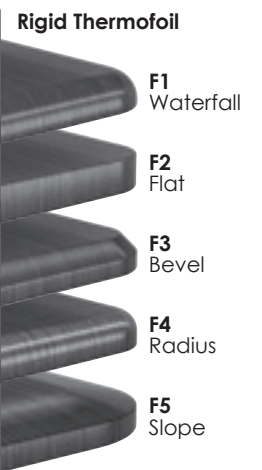

Exclaim Top Shapes

Exclaim

online updates

new product

clarification / edit

deletion

Exclaim Lounge Height Top Shapes

Exclaim Top Options

RC 3" Radius Corners
can be added to any table for $55.

GN Ganging Brackets
can be added to most table shapes for $40.

LT Lightweight Tops
can be added to any square or rectangular table for $115.

GR Grommets
can be added to any table for $40 each. To see specific locations, see page 203.

CM Cable Manager
can be added to any table for $50 each. To see specific locations, see page 203.

Exclaim Edge Options

(correspond with 5 columns of pricing)

effective January 1, 2019
+5%
add 5% to all list prices