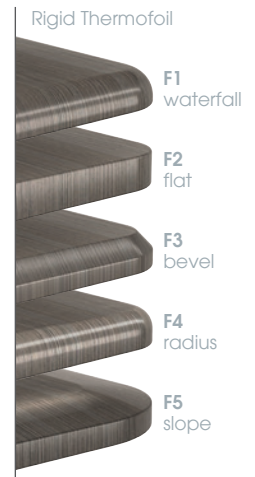

cable managers

wire managers

justice top shape offering

rectangle

square

round

squircle

boat

racetrack

elliptical

D-shaped

justice edge offering

tablex.com/justice

877.481.1177

Justice tables
© 2018 TableX, LLC
Form # TXBR-JUST-18e