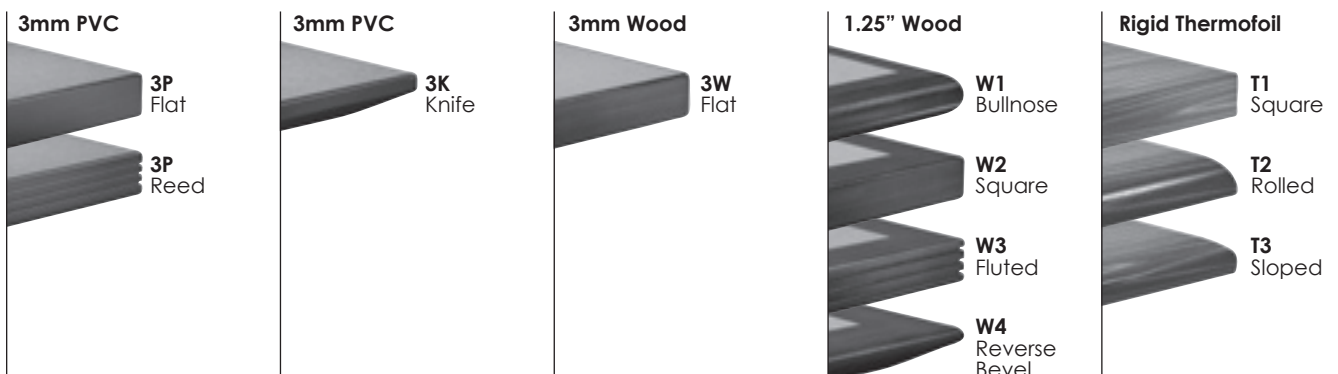

Elite Edge Options

(correspond with 5 columns of pricing)