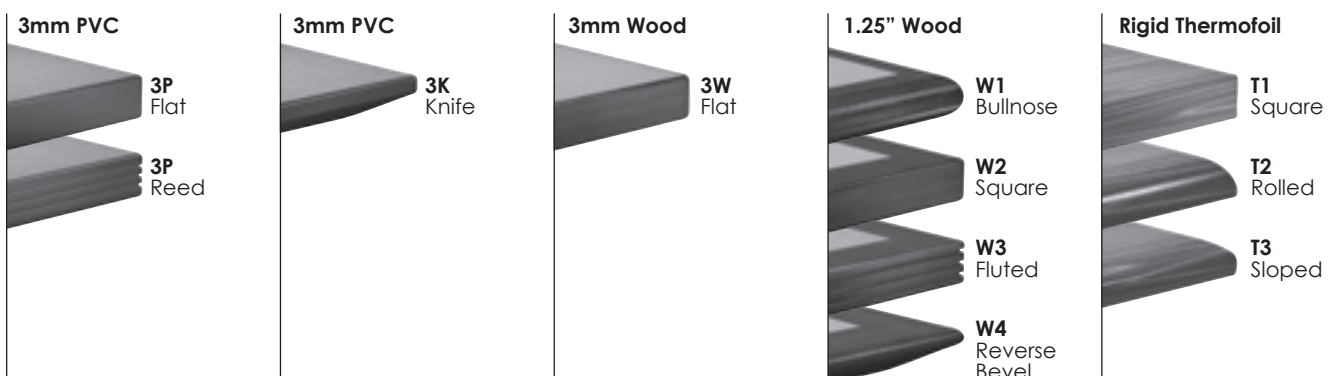

Flex Edge Options

(correspond with 5 columns of pricing)