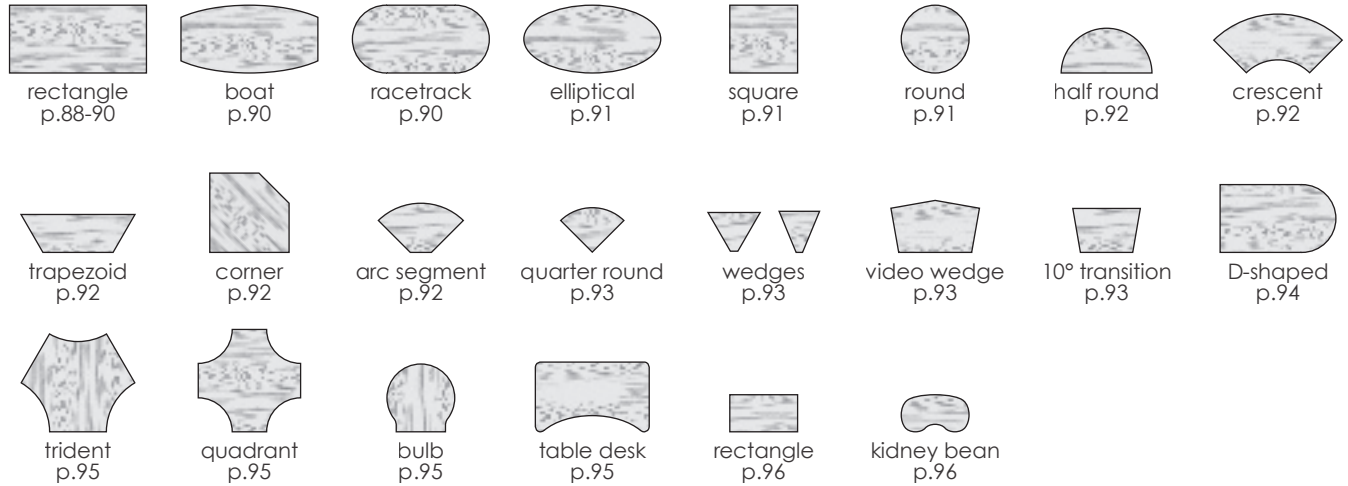

Formula Height Adjustable Options

- **RA Ratchet** is only available on Formula H-bases. See p.128 for ratchet details.
- **BL Counter Balanced** is only available on Formula H-bases. See p.129 for counter balanced details.
- **NU Pneumatic** not available on Formula.
- **AH Spring Clip** not available on Formula.

Formula Top Shapes