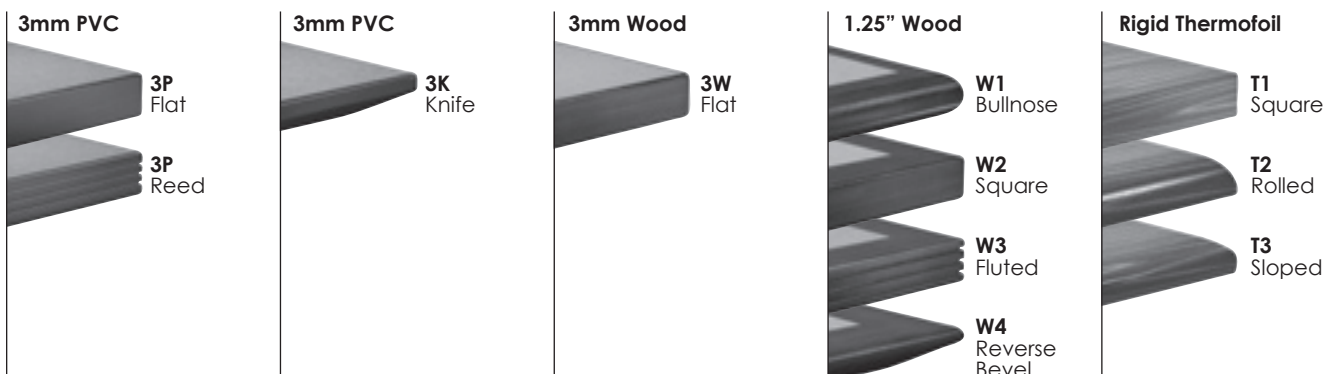

Formula Edge Options

(correspond with 5 columns of pricing)