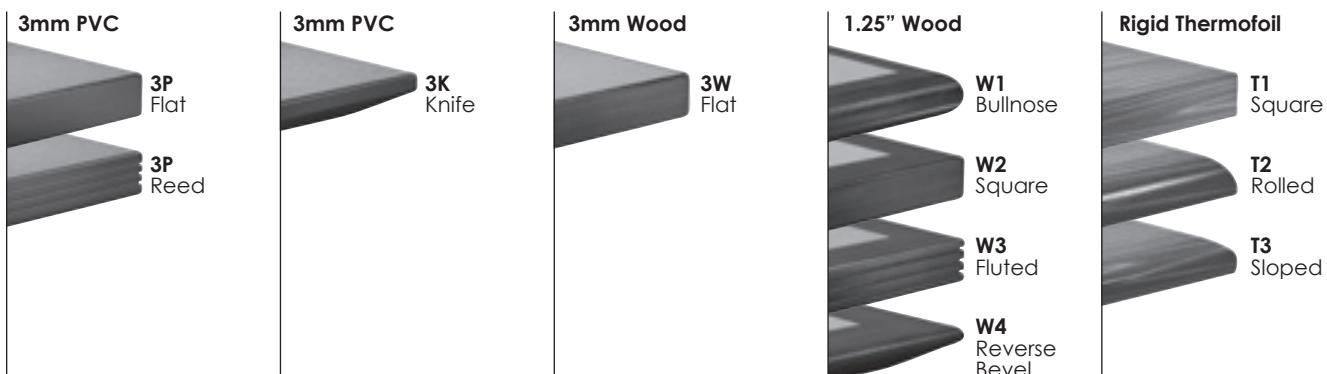

Foundation Edge Options

(correspond with 5 columns of pricing)