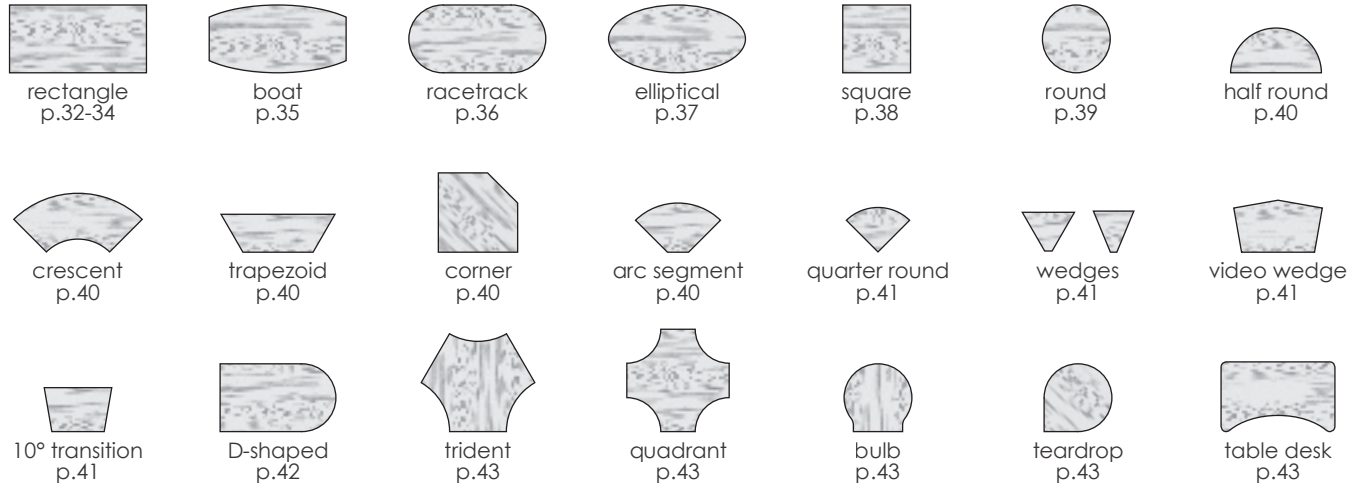

Fundamental Height Adjustable Options

NU Pneumatic
is available on X-bases for $350 and on T-bases for $700 per table.

AH Spring Clip
is available on X-bases for $125 and on T-bases for $250 per table.

RA Ratchet
is available on T-bases for $350 per table

Fundamental Top Shapes