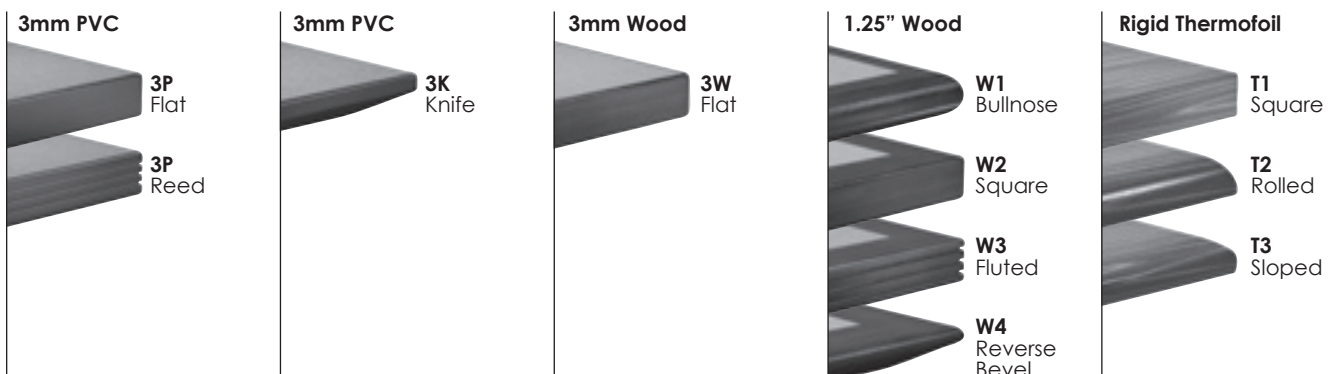

Fundamental Edge Options

(correspond with 5 columns of pricing)