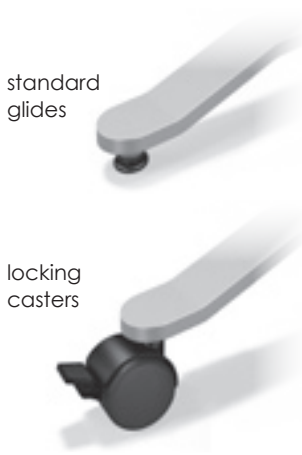

## Next Base Options

- LC** **Locking Casters**  
can be added to any table for \$90.
- CH** **Chrome Finish**  
is not available on Next tables.
- SH** **Standing Height**  
of 41" can be added to any table:  
+ \$50 for X-bases  
+ \$100 for T-bases  
Simply add "SH.41" to your model number.
- FD** **Folding Bases**  
are not available on Next tables.
- WM** **Wire Management**  
Built in wire management is available on one leg for \$125.
- FR** **Footring**  
available on standing height disc-bases for \$150.
- NE** **Nesting Tables**  
priced accordingly with locking casters.
- WMLC** **Wire Management Leg Covers**  
snap onto any leg and are \$45 each.
- FT** **Flip Tops on Nesting X**  
are listed as "Nesting X" because of the "nesting X-base." All are priced to include 3" locking casters.
- LG** **Self-Leveling Glides**  
available for \$90.
- OS** **Offset Bases**  
are not available on Next tables.
- LT** **Lightweight Tops**  
available on squares and rectangles for \$115.
- HK** **Accessory Hooks**  
available on standing height X-bases for \$55.