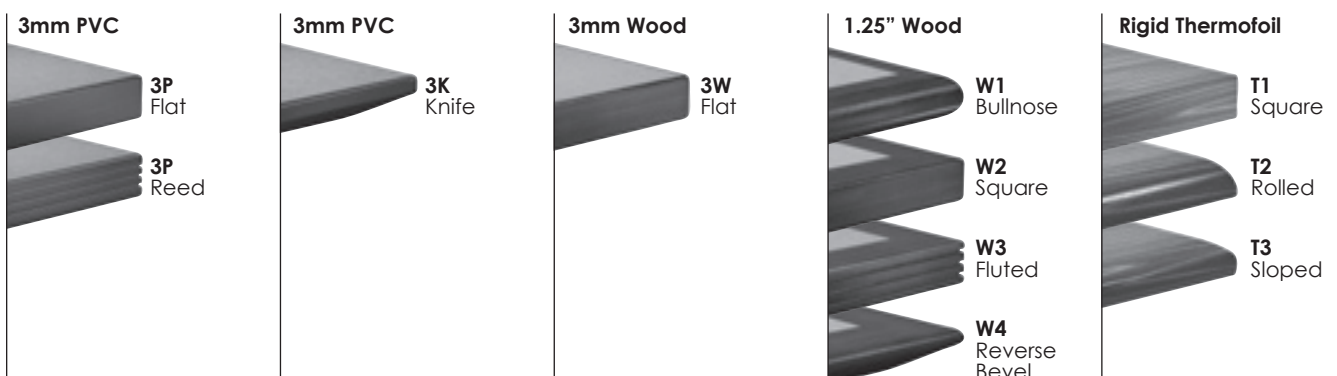

Stretch Edge Options

(correspond with 5 columns of pricing)