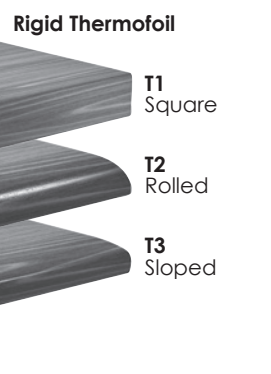

Ultra Edge Options

(correspond with 5 columns of pricing)