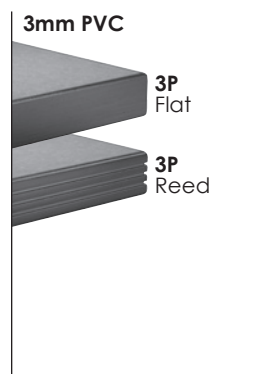

Ultra Edge Options

(correspond with 5 columns of pricing)