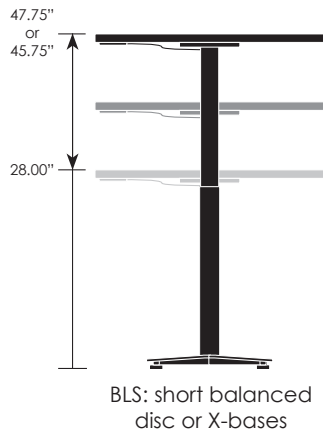

The standard memory keypad will remember your four favorite heights.

Want to use Surge on the go? Simply add 2" to each vertical measurement to account for locking casters.

To specify:
All available electric models are priced in the following pages. They are denoted by the "EH" at the end of the model number.

Example:
99TC2460T22EH-3P
24x60" **electric height** table
\$1,798 List Price

T-bases

standard memory keypad

Surge

counter balanced & short balanced height adjustable disc & X-bases

Counter balanced tables go from seated-to-standing height, while the short balanced goes from coffee-to-seated height. Available on tables using single column disc or X-bases, these tables are easy to adjust. Simply squeeze the small handle underneath and gently move the top to your desired height. It's that easy.

Want to use Surge on the go? Simply add 2" to each vertical measurement to account for the added height of locking casters.

To specify:
All available counter balanced models are priced in the following pages. They are denoted by the "BL" or "BLS" (for short balanced) at the end of the model number.

Example:
99RD36X30BL-3P
36" round **counter balanced** table
\$1370 List Price

Ranges:
Smaller Surge tables using smaller bases have a 17.75" range, while the larger tables using larger bases have an extended range of 19.75". See the list below for ranges of used on specific top shapes and sizes. All counter-balanced tables have a starting height of 28".