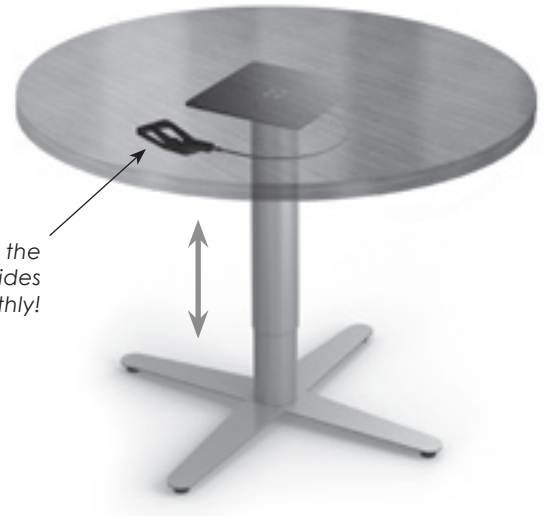

Example:
99TC2460T22EH-3P
24x60" **electric height** table
\$1,798 List Price

T-bases

standard memory keypad

Surge

counter balanced & short balanced height adjustable disc & X-bases

Counter balanced tables go from seated-to-standing height, while the short balanced goes from coffee-to-seated height. Available on tables using single column disc or X-bases, these tables are easy to adjust. Simply squeeze the small handle underneath and gently move the top to your desired height. It's that easy.

Example:
99RD36X30BL-3P
36" round **counter balanced** table
\$1370 List Price

Ranges:
Smaller Surge tables using smaller bases have a 17.75" range, while the larger tables using larger bases have an extended range of 19.75". See the list below for ranges of used on specific top shapes and sizes. All counter-balanced tables have a starting height of 28".