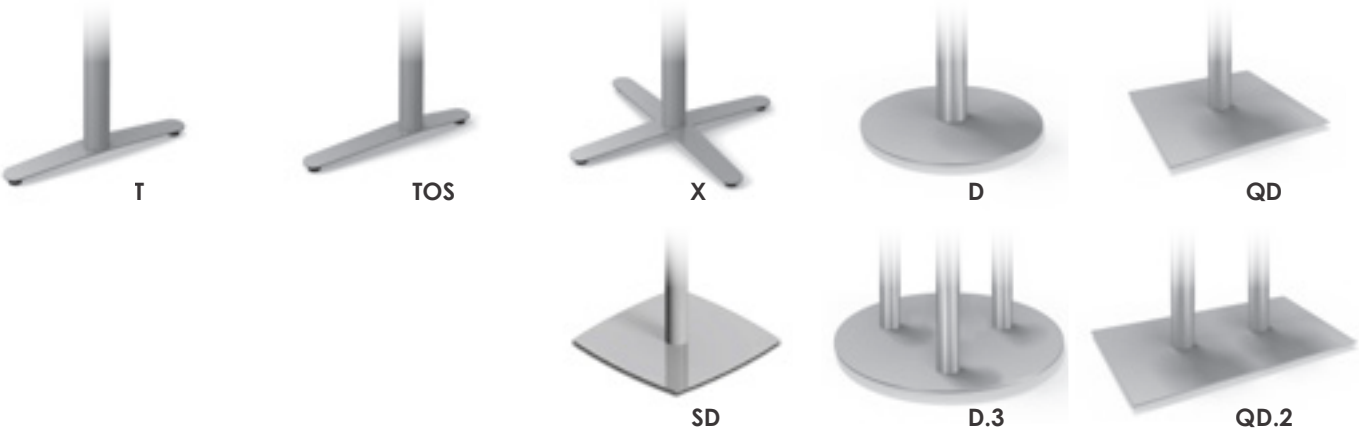

table

99 SURGE

price list

effective January 1, 2018

new

A quality height adjustable table that doesn't break the bank. Surge height adjustable tables are sleek, stylish, and versatile. With both static and height adjustable options in a variety of top shapes and sizes, there is a Surge table to fit your needs.

Surge Base Styles

Surge Base Options

standard glides

locking casters

- LC** **Locking Casters**
can be added to any table for \$90.
- FD** **Folding Bases**
priced accordingly with standard glides.
- NE** **Nesting Tables**
priced accordingly with locking casters.
- FT** **Flip Tops**
available on disc and X-based tables for \$125. Not available on counter-balanced tables.
- OS** **Offset Bases**
available for \$35.
- CH** **Chrome Finish**
is not available on Surge tables.
- WM** **Wire Management**
Built in wire management is not available on Surge tables.
- WMLC** **Wire Management Leg Covers**
snap onto any leg and are \$45 each.
- SH** **Special Height**
of can be added to any table:
+ \$65 per column for heights > 29"
+ \$35 per column for heights < 29"
Special height tables larger than 36x72" must be custom quoted.
- FR** **Footring**
is not available on Surge tables.
- PB** **Power Box Mounting Plate**
is available on disc & X-bases for \$90.