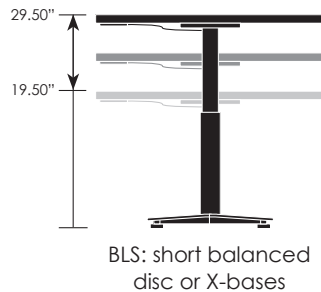

The standard memory keypad will remember your four favorite heights.

Want to use Surge on the go? Simply add 2" to each vertical measurement to account for locking casters.

To specify:
All available electric models are priced in the following pages. They are denoted by the "EH" at the end of the model number.

Example:
99TC2460T22EH-3P
24x60" **electric height** table
\$1,798 List Price

T-bases

standard memory keypad

Surge

counter balanced & short balanced height adjustable disc & X-bases

Counter balanced tables go from seated-to-standing height, while the short balanced goes from coffee-to-seated height. Available on tables using single column disc or X-bases, these tables are easy to adjust. Simply squeeze the small handle underneath and gently move the top to your desired height. It's that easy.

Want to use Surge on the go? Simply add 2" to each vertical measurement to account for the added height of locking casters.

To specify:
All available counter balanced models are priced in the following pages. They are denoted by the "BL" or "BLS" (for short balanced) at the end of the model number.

Example:
99RD36X30BL-3P
36" round **counter balanced** table
\$1370 List Price

Ranges:
Smaller Surge tables using smaller bases have a 17.75" range, while the larger tables using larger bases have an extended range of 19.75". See the list below for ranges of used on specific top shapes and sizes. All counter-balanced tables have a starting height of 28".