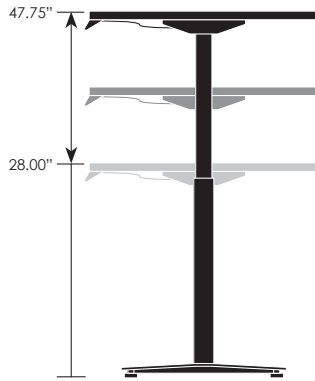

(correspond with 5 columns of pricing)

electric height adjustable T-bases

Electric height adjustability gives you the ability to go from sitting to standing height at the push of a button. With a weight capacity of 225 lbs. per table, Surge is strong enough to work in many different applications.

The standard memory keypad will remember your four favorite heights.

Want to use Surge on the go? Simply add 2" to each vertical measurement to account for locking casters.

To specify:
All available electric models are priced in the following pages. They are denoted by the "EH" at the end of the model number.

Example:
99TC2460T22EH-3P
24x60" **electric height** table
\$1,798 List Price

T-bases

standard memory keypad

Surge

counter balanced & short balanced height adjustable disc & X-bases

Counter balanced tables go from seated-to-standing height, while the short balanced goes from coffee-to-seated height. Available on tables using single column disc or X-bases, these tables are easy to adjust. Simply squeeze the small handle underneath and gently move the top to your desired height. It's that easy.