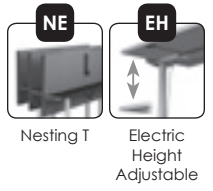

D-shaped with T-bases	Top Size	Base	Model Number	3P	3K	3W	W1-W4	F1-F5
	24 x 36	Static	99D2436T22	$ 621	$ 696	$ 766	$ 1,057	$ 671
		Nesting	99D2436T22NE	1,045	1,118	1,187	NA	1,135
		Electric	99D2436T22EH	1,698	1,773	1,843	2,134	1,802
	24 x 48	Static	99D2448T22	683	783	863	1,191	744
		Nesting	99D2448T22NE	1,106	1,204	1,282	NA	1,206
		Electric	99D2448T22EH	1,761	1,861	1,940	2,269	1,875
	24 x 60	Static	99D2460T22	746	871	959	1,326	817
		Nesting	99D2460T22NE	1,194	1,317	1,403	NA	1,306
		Electric	99D2460T22EH	1,823	1,948	2,036	2,403	1,948
24 x 72	Static	99D2472T22	808	958	1,055	1,461	890	
	Nesting	99D2472T22NE	1,350	1,497	1,592	NA	1,502	
	Electric	99D2472T22EH	1,886	2,035	2,133	2,538	2,021	
24 x 84	Static	99D2484T22	939	1,114	1,220	1,663	1,034	
	Nesting	99D2484T22NE	1,551	1,722	1,827	NA	1,720	
24 x 90	Static	99D2490T22	970	1,158	1,268	1,733	1,071	
	Nesting	99D2490T22NE	1,581	1,765	1,874	NA	1,756	
24 x 96	Static	99D2496T22	1,001	1,201	1,316	1,802	1,107	
	Nesting	99D2496T22NE	1,612	1,808	1,921	NA	1,792	
30 x 48	Static	99D3048T26	751	876	948	1,293	823	
	Nesting	99D3048T26NE	1,173	1,295	1,365	NA	1,284	
	Electric	99D3048T26EH	1,829	1,954	2,025	2,370	1,954	
30 x 60	Static	99D3060T26	830	986	1,062	1,439	892	
	Nesting	99D3060T26NE	1,277	1,430	1,504	NA	1,380	
	Electric	99D3060T26EH	1,907	2,063	2,139	2,517	2,023	
30 x 72	Static	99D3072T26	908	1,095	1,175	1,586	1,005	
	Nesting	99D3072T26NE	1,447	1,631	1,709	NA	1,615	
	Electric	99D3072T26EH	1,985	2,172	2,252	2,663	2,136	
30 x 84	Static	99D3084T26	1,054	1,273	1,357	1,800	1,168	
	Nesting	99D3084T26NE	1,664	1,878	1,961	NA	1,851	
30 x 90	Static	99D3090T26	1,093	1,327	1,414	1,873	1,213	
	Nesting	99D3090T26NE	1,777	NA	NA	NA	NA	
30 x 96	Static	99D3096T26	1,132	1,382	1,470	1,946	1,259	
	Nesting	99D3096T26NE	1,853	NA	NA	NA	NA	
36 x 48	Static	99D3648T26	814	964	1,027	1,389	896	
	Nesting	99D3648T26NE	1,234	1,381	1,443	NA	1,355	
	Electric	99D3648T26EH	1,891	2,041	2,105	2,467	2,027	
36 x 60	Static	99D3660T26	908	1,095	1,158	1,547	1,005	
	Nesting	99D3660T26NE	1,475	1,659	1,721	NA	1,619	
	Electric	99D3660T26EH	1,985	2,172	2,236	2,624	2,136	
36 x 72	Static	99D3672T26	1,001	1,226	1,289	1,701	1,110	
	Nesting	99D3672T26NE	1,659	1,880	1,941	NA	1,844	
	Electric	99D3672T26EH	2,079	2,304	2,366	2,778	2,241	

Surge

- **LC**
  +90
- **OS**
  +35
- **CH**
  NA
- **WM**
  NA
- **WMLC**
  +45
- **FT**
  NA
- **SH**
  T+130
- **FR**
  NA
- **PB**
  NA
- **GR**
  +40
- **CM**
  +50
- **RC**
  +55
- **GN**
  +40
- **LT**
  NA