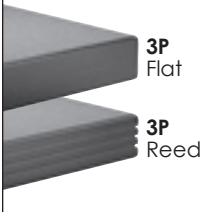

table~~x~~

table~~x~~PRESS

price list

effective January 1, 2018

Need tables right away? TableX is able to ship the following models in just 5 business days after receiving a clean order. All tables come with black powdercoated Fundamental bases, but you can choose any of our standard laminates and 3mm PVC edges to create the look your client needs. Maximum order of 25 tables.

Fundamental Bases

Base Standards

standard
glides

Edge Options

3mm PVC

Standard Finish Options

Laminates:
All standards
are available.
Visit TableX.com
for current list.

3mm Edges:
All standards
are available.
Visit TableX.com
for current list.

Bases:
02 Black

Top Shapes

rectangle
p.205

racetrack
p.205

square
p.205

round
p.205

modesty panels
p.205

Rectangular with T-bases

Top Size	Base	Model Number	3P
24 x 36	Static	QS-02TC2436T20	506
24 x 48	Static	QS-02TC2448T20	551
24 x 60	Static	QS-02TC2460T20	571
24 x 72	Static	QS-02TC2472T20	609
24 x 84	Static	QS-02TC2484T20	750
30 x 60	Static	QS-02TC3060T26	614
30 x 72	Static	QS-02TC3072T26	657
30 x 84	Static	QS-02TC3084T26	827
36 x 60	Static	QS-02TC3660T26	706
36 x 72	Static	QS-02TC3672T26	747
36 x 84	Static	QS-02TC3684T26	903