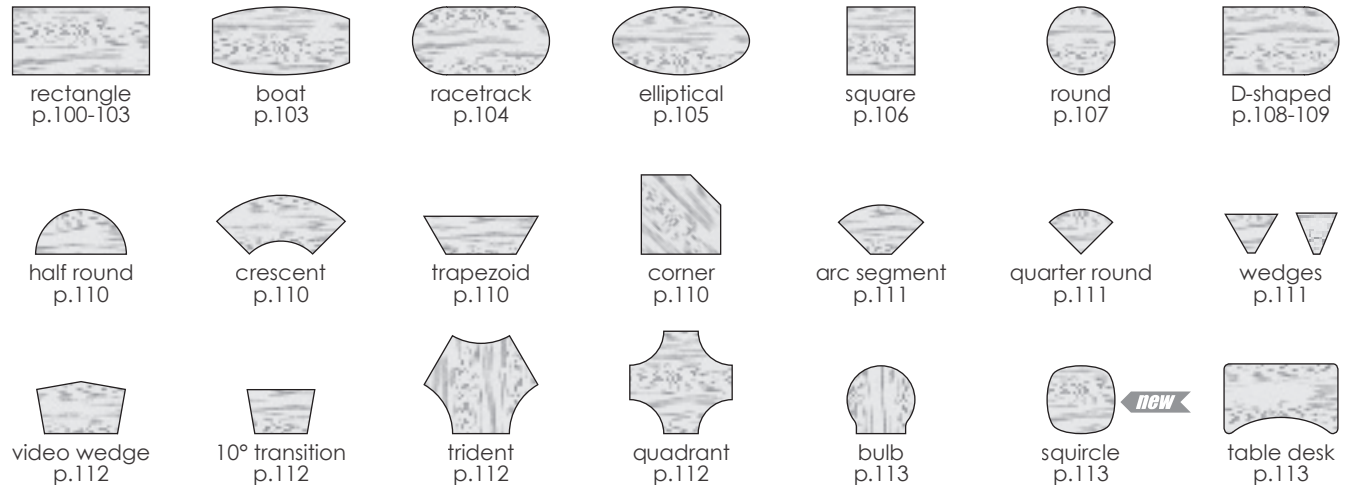

Element Height Adjustable Options

- **NU Pneumatic**
  is not available on Element tables.
- **AH Spring Clip**
  is not available on Element tables.
- **RA Ratchet**
  is not available on Element bases.
- **BL Counterbalanced**
  is not available on Element bases.

Element Top Shapes