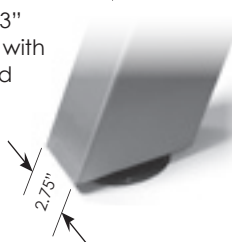

Exclaim Base Configurations

Exclaim Base Options

angled 2" column with standard glides

angled 3" column with standard glides

LC **Locking Casters** are not available on Exclaim tables.

FD **Folding Bases** are not available on Exclaim tables.