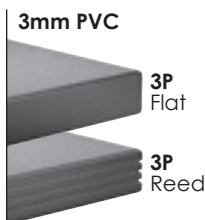

Puddle Height Adjustable Options

AH Spring Clip is available on disc bases for $125 per base. Not available in chrome.

BL Counterbalanced & counterbalanced short are available on single disc bases and are available in three finishes:

- 02 Black
- 30 Pearl
- 37 Satin Silver

Puddle Top Shapes

new

Puddle Top Options

RC 3" Radius Corners can be added to any table for $55.

GN Ganging Brackets can be added to most table shapes for $40.

LT Lightweight Tops can be added to any square or rectangular table for $115. This is a great option when specifying folding tables.

GR Grommets can be added to any table for $40 each. To see specific locations, see page 203.

CM Cable Manager can be added to any table for $50 each. To see specific locations, see page 203.

Puddle Edge Options

(correspond with 5 columns of pricing)