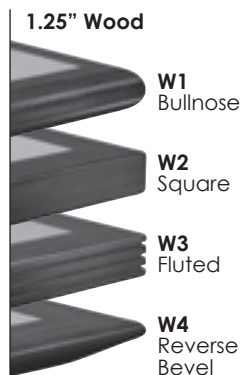

Exclaim Top Shapes

Exclaim

online updates
new product
clarification / edit
deletion

Exclaim Lounge Height Top Shapes

Exclaim Top Options

RC 3" Radius Corners
can be added to any table for $55.

GN Ganging Brackets
can be added to most table shapes for $40.

LT Lightweight Tops
can be added to any square or rectangular table for $115.

GR Grommets
can be added to any table for $40 each. To see specific locations, see page 203.

CM Cable Manager
can be added to any table for $50 each. To see specific locations, see page 203.

Exclaim Edge Options

(correspond with 5 columns of pricing)

effective January 1, 2019
+5%
add 5% to all list prices