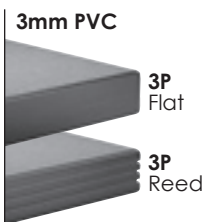

Exclaim Top Shapes

Exclaim

online updates
new product
clarification / edit
deletion

Exclaim Lounge Height Top Shapes

Exclaim Top Options

RC 3" Radius Corners
can be added to any table for $55.

GN Ganging Brackets
can be added to most table shapes for $40.

LT Lightweight Tops
can be added to any square or rectangular table for $115.

GR Grommets
can be added to any table for $40 each. To see specific locations, see page 203.

CM Cable Manager
can be added to any table for $50 each. To see specific locations, see page 203.

Exclaim Edge Options

(correspond with 5 columns of pricing)

effective January 1, 2019
+5%
add 5% to all list prices