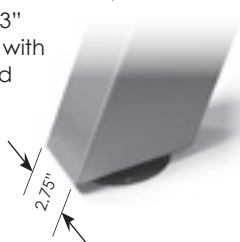

Exclaim Base Configurations

Exclaim Base Options

angled 2" column with standard glides

angled 3" column with standard glides

LC **Locking Casters** are not available on Exclaim tables.

FD **Folding Bases** are not available on Exclaim tables.