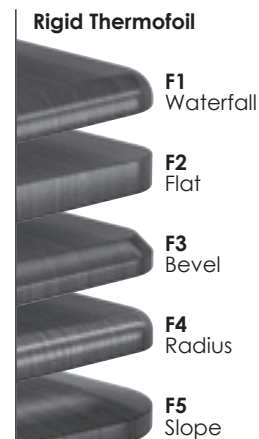

Exclaim Top Shapes

Exclaim

online updates
new product
clarification / edit
deletion

Exclaim Lounge Height Top Shapes

Exclaim Top Options

RC 3" Radius Corners
can be added to any table for $55.

GN Ganging Brackets
can be added to most table shapes for $40.

LT Lightweight Tops
can be added to any square or rectangular table for $115.

GR Grommets
can be added to any table for $40 each. To see specific locations, see page 203.

CM Cable Manager
can be added to any table for $50 each. To see specific locations, see page 203.

Exclaim Edge Options

(correspond with 5 columns of pricing)

effective January 1, 2019
+5%
add 5% to all list prices