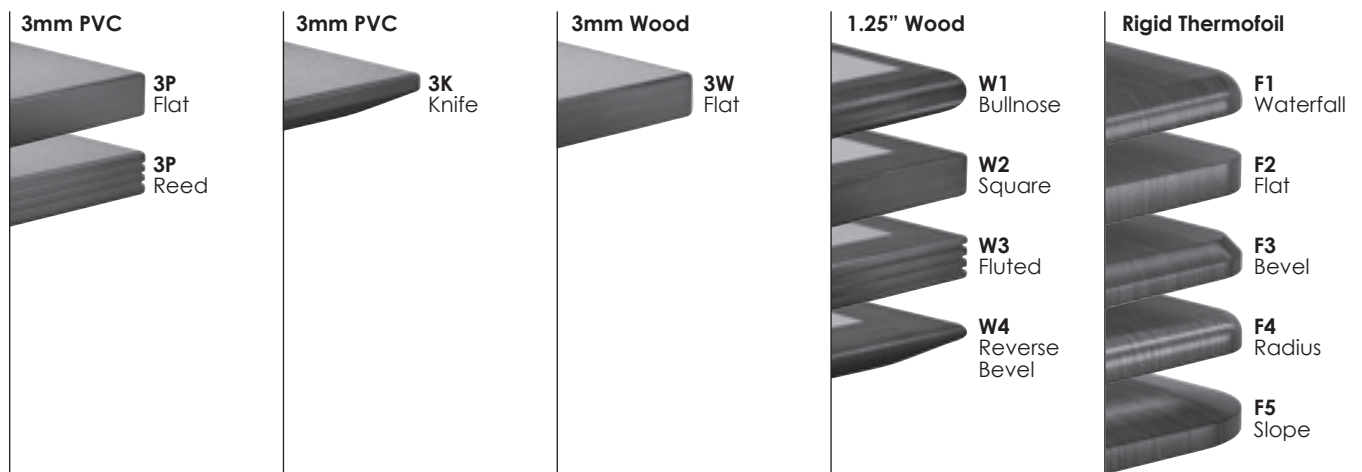

Element Edge Options

(correspond with 5 columns of pricing)

Element

effective January 1, 2019
+5%
add 5% to all list prices