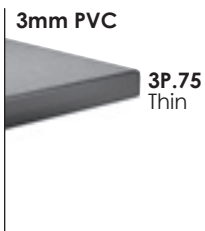

### App Top Shapes

soft rectangle  
p.28-29

round  
p.29

### App .75" Edge Options

(correspond with 3 columns of pricing)

3P.75  
Thin

3W.75  
Thin

F1.75  
Waterfall  
F2.75  
Flat

Top Size	Base	Model Number	3P.75	3W.75	F1-F2.75	Soft Rectangle with disc base
12 x 18	Static	17RC1218QD912	\$ 378	\$ 460	\$ 467	