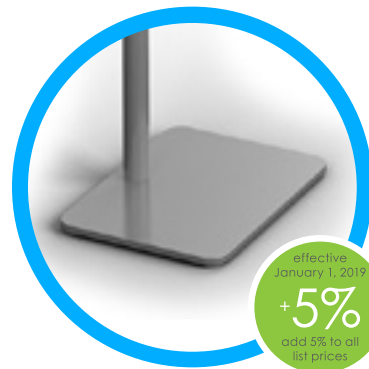

tablex

17 APP

price list  
effective June 1, 2018

**new**

Get your laptop off of your lap and pull up to the App table. These small, lightweight tables are perfect for casual areas in the office or school.

Available in soft rectangle and round. Overall height of 26".

NEW

Top Size	Base	Model Number	3P.75	3W.75	F1-F2.75	Round with disc base
18 x 18	Static	17RD18D12	\$ 352	\$ 428	\$ 492	

NEW

effective  
January 1, 2019  
**+5%**  
add 5% to all  
list prices