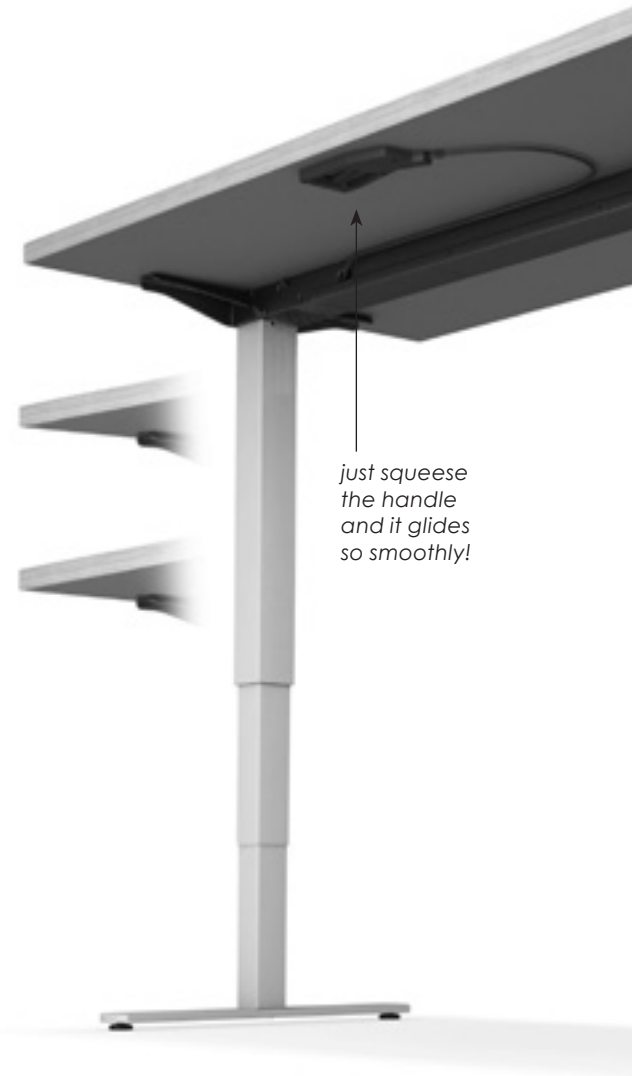

VertiGo Counter-Balanced Edge Options

(correspond with 5 columns of pricing)

counter-balanced T-bases

Need to get the most out of your height adjustable tables? The TableX counter-balanced option is the way to go. With a range of 19.69" on T-bases and infinite choices in between, this table fits a multitude of applications. Simply squeeze the small handle underneath and gently move the top to your desired height. It's that easy.

Example:

74TC2060T18BL-3P
20x60" counter-balanced table
\$1,952 List Price

VertiGo

counter-balanced & short-balanced X-bases & disc bases

Counter-balanced tables go from seated-to-standing height, while the short-balanced goes from coffee-to-seated height. Available on tables using single column disc or X-bases, these tables are easy to adjust. Simply squeeze the small handle underneath and gently move the top to your desired height. It's that easy.