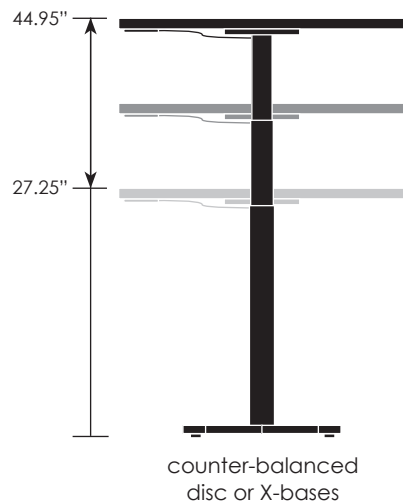

Example:

74TC2060T18BL-3P
20x60" counter-balanced table
\$1,952 List Price

VertiGo

counter-balanced & short-balanced X-bases & disc bases

Counter-balanced tables go from seated-to-standing height, while the short-balanced goes from coffee-to-seated height. Available on tables using single column disc or X-bases, these tables are easy to adjust. Simply squeeze the small handle underneath and gently move the top to your desired height. It's that easy.

Want to use VertiGo on the go? Simply add 2" to each vertical measurement to account for the added height of locking casters.

To specify:

All available counter-balanced models are priced in the following pages. They are denoted by the "BL" or "BLS" (for short-balanced) at the end of the model number.

Example:

74RD36X32BL-3P
36" round **counter-balanced** table
\$1,130 List Price

VertiGo

Rectangular with T-bases	Top Size	Base	Model Number	3P	3K	3W	W1-W4	F1-F5
	20 x 48	Count Bal	74TC2048T18BL	\$ 1,930	\$2,006	\$2,106	\$2,258	\$2,003
	20 x 60	Count Bal	74TC2060T18BL	1,952	2,035	2,157	2,358	2,091
	20 x 72	Count Bal	74TC2072T18BL	1,991	2,091	2,229	2,462	2,128
	24 x 48	Count Bal	74TC2448T22BL	1,944	2,020	2,129	2,319	2,079
	24 x 60	Count Bal	74TC2460T22BL	1,966	2,049	2,181	2,430	2,143
	24 x 72	Count Bal	74TC2472T22BL	2,005	2,105	2,252	2,538	2,176
	30 x 48	Count Bal	74TC3048T26BL	2,003	2,097	2,207	2,410	2,131
	30 x 60	Count Bal	74TC3060T26BL	2,021	2,121	2,254	2,529	2,291
	30 x 72	Count Bal	74TC3072T26BL	2,066	2,184	2,331	2,648	2,366
	36 x 48	Count Bal	74TC3648T26BL	2,048	2,159	2,270	2,483	2,181
	36 x 60	Count Bal	74TC3660T26BL	2,116	2,254	2,345	2,614	2,387
	36 x 72	Count Bal	74TC3672T26BL	2,159	2,314	2,447	2,744	2,508