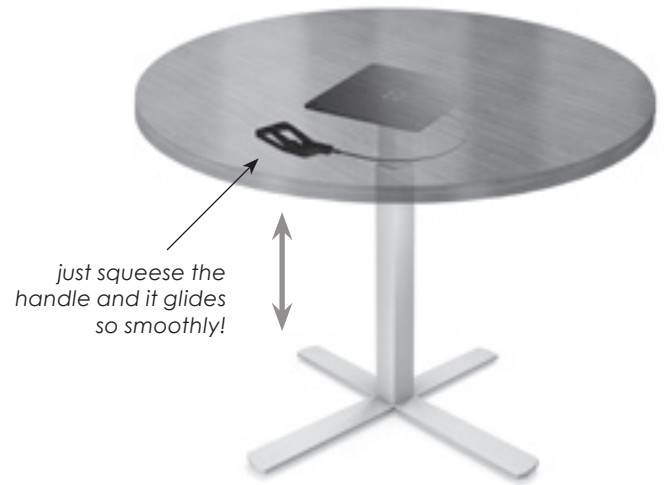

counter-balanced & short-balanced X-bases & disc bases

Counter-balanced tables go from seated-to-standing height, while the short-balanced goes from coffee-to-seated height. Available on tables using single column disc or X-bases, these tables are easy to adjust. Simply squeeze the small handle underneath and gently move the top to your desired height. It's that easy.

Want to use VertiGo on the go? Simply add 2" to each vertical measurement to account for the added height of locking casters.

To specify:

All available counter-balanced models are priced in the following pages. They are denoted by the "BL" or "BLS" (for short-balanced) at the end of the model number.

Example:

74RD36X32BL-3P
36" round **counter-balanced** table
$1,130 List Price

VertiGo