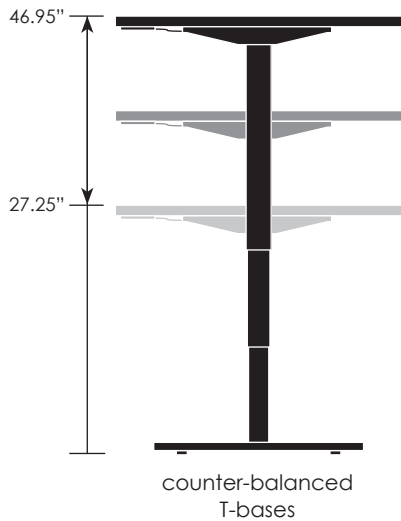

GR Grommets can be added to any table for \$40 each. To see specific locations, see page 157 of the 2018 TableX price list.

CM Cable Manager can be added to any table for \$50 each. To see specific locations, see page 157 of the 2018 TableX price list.

VertiGo Counter-Balanced Edge Options

(correspond with 5 columns of pricing)

counter-balanced T-bases

Need to get the most out of your height adjustable tables? The TableX counter-balanced option is the way to go. With a range of 19.69" on T-bases and infinite choices in between, this table fits a multitude of applications. Simply squeeze the small handle underneath and gently move the top to your desired height. It's that easy.

Want to use VertiGo on the go? Simply add 2" to each vertical measurement to account for the added height of locking casters.

To specify:

All available counter-balanced models are priced in the following pages. They are denoted by the "BL" at the end of the model number.

Example:

74TC2060T18BL-3P
20x60" counter-balanced table
\$1,952 List Price

VertiGo

counter-balanced & short-balanced X-bases & disc bases

Counter-balanced tables go from seated-to-standing height, while the short-balanced goes from coffee-to-seated height. Available on tables using single column disc or X-bases, these tables are easy to adjust. Simply squeeze the small handle underneath and gently move the top to your desired height. It's that easy.