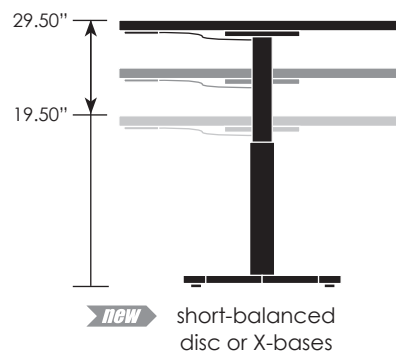

Example:

74TC2060T18BL-3P
20x60" counter-balanced table
\$1,952 List Price

VertiGo

counter-balanced & short-balanced X-bases & disc bases

Counter-balanced tables go from seated-to-standing height, while the short-balanced goes from coffee-to-seated height. Available on tables using single column disc or X-bases, these tables are easy to adjust. Simply squeeze the small handle underneath and gently move the top to your desired height. It's that easy.

Want to use VertiGo on the go? Simply add 2" to each vertical measurement to account for the added height of locking casters.

To specify:

All available counter-balanced models are priced in the following pages. They are denoted by the "BL" or "BLS" (for short-balanced) at the end of the model number.

Example:

74RD36X32BL-3P
36" round **counter-balanced** table
\$1,130 List Price

VertiGo

Rectangular with T-bases	Top Size	Base	Model Number	3P	3K	3W	W1-W4	F1-F5
	20 x 48	Count Bal	74TC2048T18BL	\$ 1,930	\$2,006	\$2,106	\$2,258	\$2,003
	20 x 60	Count Bal	74TC2060T18BL	1,952	2,035	2,157	2,358	2,091
	20 x 72	Count Bal	74TC2072T18BL	1,991	2,091	2,229	2,462	2,128
	24 x 48	Count Bal	74TC2448T22BL	1,944	2,020	2,129	2,319	2,079
	24 x 60	Count Bal	74TC2460T22BL	1,966	2,049	2,181	2,430	2,143
	24 x 72	Count Bal	74TC2472T22BL	2,005	2,105	2,252	2,538	2,176
	30 x 48	Count Bal	74TC3048T26BL	2,003	2,097	2,207	2,410	2,131
	30 x 60	Count Bal	74TC3060T26BL	2,021	2,121	2,254	2,529	2,291
	30 x 72	Count Bal	74TC3072T26BL	2,066	2,184	2,331	2,648	2,366
	36 x 48	Count Bal	74TC3648T26BL	2,048	2,159	2,270	2,483	2,181
	36 x 60	Count Bal	74TC3660T26BL	2,116	2,254	2,345	2,614	2,387
	36 x 72	Count Bal	74TC3672T26BL	2,159	2,314	2,447	2,744	2,508