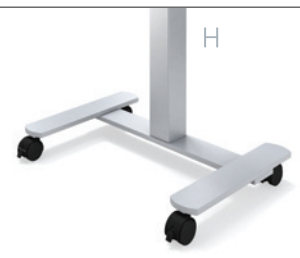

vertigo
74 series tables

Static and height adjustable tables work smoothly side-by-side in classroom settings. VertiGo's ratchet height adjustability meets ADA requirements and is simply to use.

74TC2060T18-3P
74TC2060T18RA-3P
74TC2036H1524RA-3P

VertiGo 20x60" rectangular table with 18" T-bases and 20x36" rectangle with 15x24" H-base.

RA: ratchet height adjustable
 3P: 3mm PVC edge

lam: Wilsonart 7952-18
 Asian Sand
 3P edge: F3025 Flat Blonde
 Maple
 base: 30 Pearl

Reach new heights with VertiGo's counterbalanced height adjustability. Sit to stand with just a squeeze. It doesn't get much easier than that.

74TA3760T26BL-3P

VertiGo 37x60" table desk with 26" T-bases.

BL: counterbalanced height adjustable
 3P: 3mm PVC edge

lam: Pionite AV100 Gateway to the Future
 3P edge: F3026 Cafelle Flat
 base: 37 Satin Silver

VertiGo bases

VertiGo height adjustable bases are available in 3 colors: