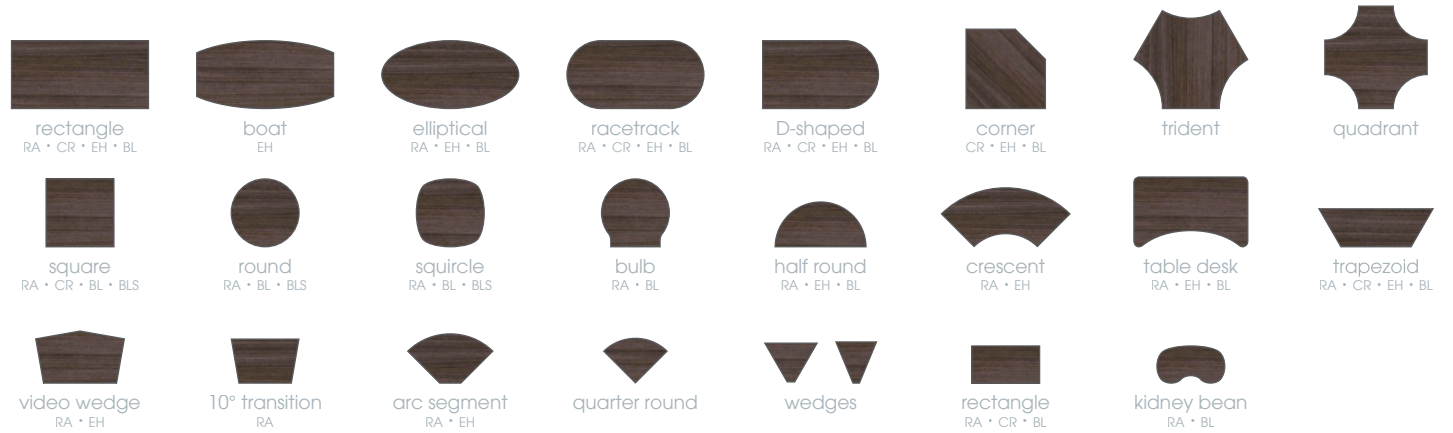

VertiGo 20x60" rectangular table with 18" T-bases and 20x36" rectangle with 15x24" H-base.

RA: ratchet height adjustable
 3P: 3mm PVC edge

lam: Wilsonart 7952-18
 Asian Sand
 3P edge: F3025 Flat Blonde
 Maple
 base: 30 Pearl

Reach new heights with VertiGo's counterbalanced height adjustability. Sit to stand with just a squeeze. It doesn't get much easier than that.

74TA3760T26BL-3P

VertiGo 37x60" table desk with 26" T-bases.

BL: counterbalanced height adjustable
 3P: 3mm PVC edge

lam: Pionite AV100 Gateway to the Future
 3P edge: F3026 Cafelle Flat
 base: 37 Satin Silver

VertiGo bases

VertiGo height adjustable bases are available in 3 colors:

-  • 02 Black
-  • 37 Satin Silver
-  • 30 Pearl

VertiGo table options

VertiGo top shape offering

VertiGo edge offering

tablex.com/vertigo
877.481.1177

VertiGo tables
© 2019 TableX, LLC
Form # TXBR-VRT-19

74KB1836H1524BL-F4
74TC2472T22BL-F4
VertiGo 18x36" kidney bean table with 15x24" H-base and 24x72" rectangular table with 22" T-bases.