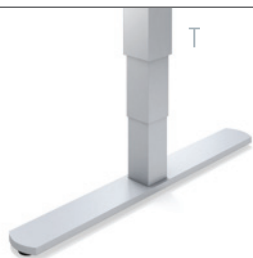

vertigo
74 series tables

Static and height adjustable tables work smoothly side-by-side in classroom settings. VertiGo's ratchet height adjustability meets ADA requirements and is simply to use.

74TC2060T18-3P
74TC2060T18RA-3P
74TC2036H1524RA-3P

VertiGo 20x60" rectangular table with 18" T-bases and 20x36" rectangle with 15x24" H-base.

RA: ratchet height adjustable
 3P: 3mm PVC edge

lam: Wilsonart 7952-18
 Asian Sand
 3P edge: F3025 Flat Blonde
 Maple
 base: 30 Pearl

Reach new heights with VertiGo's counterbalanced height adjustability. Sit to stand with just a squeeze. It doesn't get much easier than that.

74TA3760T26BL-3P

VertiGo 37x60" table desk with 26" T-bases.

BL: counterbalanced height adjustable
 3P: 3mm PVC edge

lam: Pionite AV100 Gateway to the Future
 3P edge: F3026 Cafelle Flat
 base: 37 Satin Silver

VertiGo bases

VertiGo height adjustable bases are available in 3 colors: