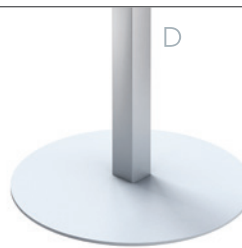

Reach new heights with VertiGo's counterbalanced height adjustability. Sit to stand with just a squeeze. It doesn't get much easier than that.

74TA3760T26BL-3P

VertiGo 37x60" table desk with 26" T-bases.

BL: counterbalanced height adjustable
 3P: 3mm PVC edge

lam: Pionite AV100 Gateway to the Future
 3P edge: F3026 Cafelle Flat
 base: 37 Satin Silver

VertiGo bases

VertiGo height adjustable bases are available in 3 colors:

-  • 02 Black
-  • 37 Satin Silver
-  • 30 Pearl

VertiGo table options

VertiGo top shape offering

VertiGo edge offering

tablex.com/vertigo
877.481.1177

VertiGo tables
© 2019 TableX, LLC
Form # TXBR-VRT-19

74KB1836H1524BL-F4
74TC2472T22BL-F4
VertiGo 18x36" kidney bean table with 15x24" H-base and 24x72" rectangular table with 22" T-bases.

BL: counterbalanced height adjustable
F4: Radius Rigid Thermofoil tops

top: 661156 Folkstone Gray
base: 30 Pearl