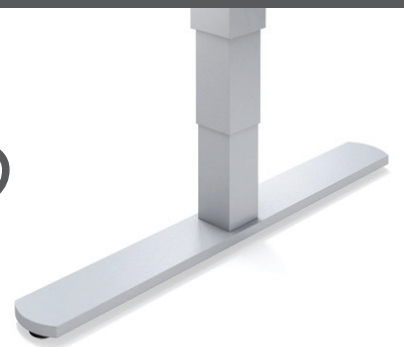

vertigo
74 series tables

Static and height adjustable tables work smoothly side-by-side in classroom settings. VertiGo's ratchet height adjustability meets ADA requirements and is simply to use.

74TC2060T18-3P
74TC2060T18RA-3P
74TC2036H1524RA-3P

VertiGo 20x60" rectangular table with 18" T-bases and 20x36" rectangle with 15x24" H-base.

RA: ratchet height adjustable
 3P: 3mm PVC edge

lam: Wilsonart 7952-18
 Asian Sand
 3P edge: F3025 Flat Blonde
 Maple
 base: 30 Pearl

Reach new heights with VertiGo's counterbalanced height adjustability. Sit to stand with just a squeeze. It doesn't get much easier than that.

74TA3760T26BL-3P

VertiGo 37x60" table desk with 26" T-bases.

BL: counterbalanced height adjustable
 3P: 3mm PVC edge

lam: Pionite AV100 Gateway to the Future
 3P edge: F3026 Cafelle Flat
 base: 37 Satin Silver

VertiGo bases

VertiGo height adjustable bases are available in 3 colors: