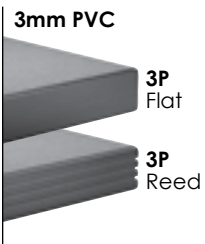

tableX

QS tableXPRESS

price list
Effective April 15, 2020

Need tables right away? TableX is able to ship the following models in just 5 business days after receiving a clean order. All tables come with black powdercoated Fundamental bases, but you can choose any of our standard laminates and 3mm PVC edges to create the look your client needs. Maximum order of 25 tables.

Fundamental Bases

Base Standards

Edge Options

Standard Finish Options

Laminates:
All standards are available. See pages 8-9 for current list.

3mm Edges:
All standards are available. See page 10 for current list.

Top Size	Base	Model Number	3P
24 x 36	Static	QS-02TC2436T20	\$ 531
24 x 48	Static	QS-02TC2448T20	579
24 x 60	Static	QS-02TC2460T20	600
24 x 72	Static	QS-02TC2472T20	639
24 x 84	Static	QS-02TC2484T20	788
30 x 60	Static	QS-02TC3060T26	645
30 x 72	Static	QS-02TC3072T26	690
30 x 84	Static	QS-02TC3084T26	868
36 x 60	Static	QS-02TC3660T26	741
36 x 72	Static	QS-02TC3672T26	784
36 x 84	Static	QS-02TC3684T26	948

Top Size	Base	Model Number	3P
30 x 30	Static	QS-02SQ3030X32	\$ 487
36 x 36	Static	QS-02SQ3636X32	550

Round with X-base

Top Size	Base	Model Number	3P
36 x 36	Static	QS-02RD36X32	\$ 613
42 x 42	Static	QS-02RD42X32	712