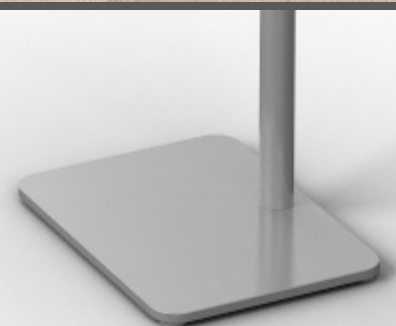

tableX

app
tables

app table offering

17RD18D12-3P.75
App 18" round table with round disc base.

laminates: Formica 3698-58
3P edge: 7044 Foundry
base: 25 Storm

17RC1218QD912-3P.75
App 12x18" soft rectangular table with rectangular disc base.

laminates: Pionite AG071
Macadamia Nut
3P edge: 7044 Foundry
base: 35 Sand

app top shape offering

soft rectangle

round

app edge offering

tablex.com/app

877.481.1177

App tables
© 2020 TableX, LLC
Form # TXBR-APP-20

17RD18D12-3P.75
17RC1218QD912-3P.75
App 18" round table with round disc base and App 12x18" soft rectangular table with rectangular disc base.

laminates: Wilsonart 7960K-18
Studio Teak
3P edge: TX104 Studio Teak
base: 21 Silver Frost