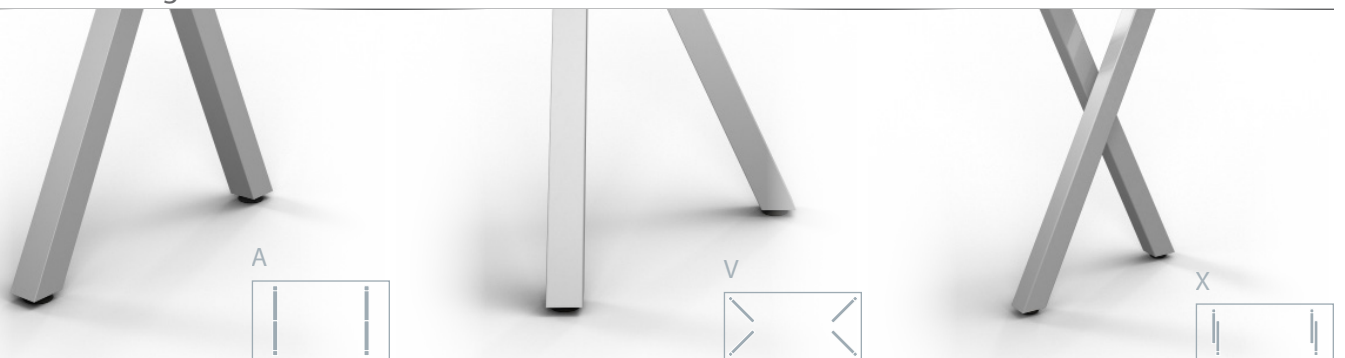

Exclaim 48x144" rectangular table with six 3" column bases in A-configuration.

W4: reverse bevel wood edge
SH.42: standing height of 42"

lam: Formica 9012-NT Ebony
W4 edge: BV Black Velvet
base: 38 Tungsten Metallic

71TC2072Q2.X-3P
Exclaim 20x72" rectangular table with 2" column bases in X-configuration.

3P: 3mm PVC edge
GR.C: grommet in location C

lam: Formica 8839-58 Ashen Ribbonwood
3P edge: 7044 Foundry
base: 35 Sand

Exclaim tables are available in three heights: 29" standard height, 42" standing height, 18" lounge height.

exclaim base configurations

exclaim table options

ganging brackets

radius corners

modesty panels

privacy panels