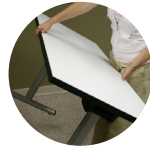

Exclaim tables are available in three heights: 29" standard height, 42" standing height, 18" lounge height.

exclaim base configurations

exclaim table options

ganging brackets

radius corners

modesty panels

privacy panels