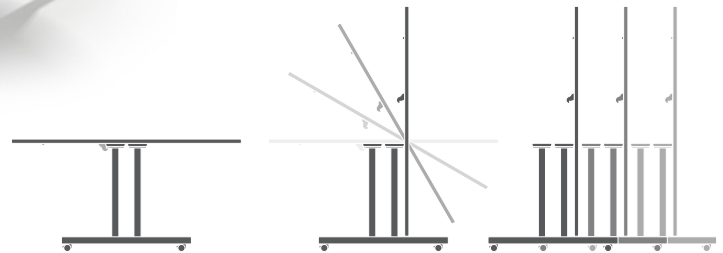

Nest and store training tables with ease. Single T nesting tables are available in a variety of shapes and sizes. With an array of base styles that offer a wide range of options and price points, TableX has you covered.

double T nesting

round

square

rectangle

D-shaped

Large tables can be tough to handle, but with our double T nesting mechanism they don't have to be. Many base styles are available to fit your look and your budget.