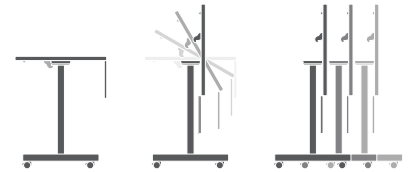

tableX

nesting
tables

single T nesting

rectangle

half round

D-shaped

racetrack

trapezoid

Nest and store training tables with ease. Single T nesting tables are available in a variety of shapes and sizes. With an array of base styles that offer a wide range of options and price points, TableX has you covered.

double T nesting

round

square

rectangle

D-shaped

Large tables can be tough to handle, but with our double T nesting mechanism they don't have to be. Many base styles are available to fit your look and your budget.