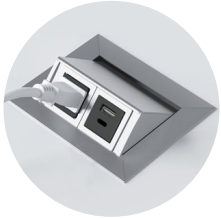

tableX

power & data
capabilities

plug & play corded units and daisylink units

cove

villa

stand alone metal units

twin popper

quad popper

hex popper

butterfly popper

stand alone plastic units

salt

pepper

hemisphere

eclipse

plus a wide variety of wire management solutions