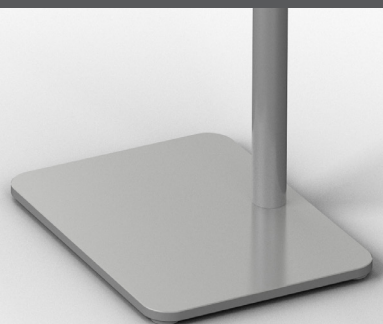

tableX

app
tables

app table offering

17RD18D12-3P.75

App 18" round table with round disc base.

laminate: Formica 3698-58
Beluga Beige
3P edge: 7044 Foundry
base: 25 Storm

17RC1218QD912-3P.75

App 12x18" soft rectangular table with rectangular disc base.

laminate: Pionite AG071
Macadamia Nut
3P edge: 7044 Foundry
base: 35 Sand

app top shape offering

soft rectangle

round

app edge offering

tablex.com/app

877.481.1177

App tables
© 2021 TableX, LLC
Form # TXBR-APP-21

17RD18D12-3P.75

17RC1218QD912-3P.75

App 18" round table with round disc base and App 12x18" soft rectangular table with rectangular disc base.

laminate: Wilsonart 7960K-18
Studio Teak
3P edge: TX104 Studio Teak
base: 21 Silver Frost