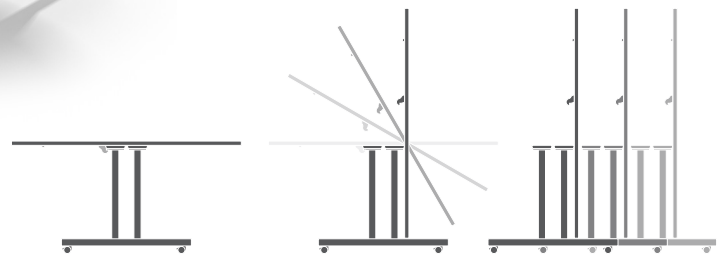

single T nesting

rectangle

half round

D-shaped

racetrack

trapezoid

Nest and store training tables with ease. Single T nesting tables are available in a variety of shapes and sizes. With an array of base styles that offer a wide range of options and price points, TableX has you covered.

double T nesting

round

square

rectangle

D-shaped

Large tables can be tough to handle, but with our double T nesting mechanism they don't have to be. Many base styles are available to fit your look and your budget.

lam: Wilsonart 7965K-12
Walnut Heights
3P edge: 3018 Shark
base: 37 Satin Silver