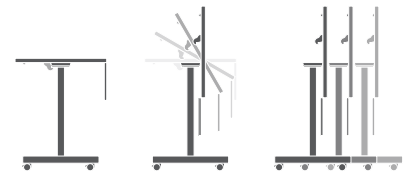

single T nesting

rectangle

half round

D-shaped

racetrack

trapezoid

Nest and store training tables with ease. Single T nesting tables are available in a variety of shapes and sizes. With an array of base styles that offer a wide range of options and price points, TableX has you covered.

double T nesting

round

square

rectangle

D-shaped

Large tables can be tough to handle, but with our double T nesting mechanism they don't have to be. Many base styles are available to fit your look and your budget.