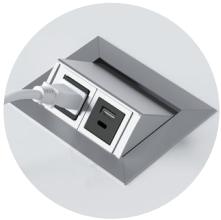

tableX

power & data
capabilities

plug & play corded units and daisylink units

cove

villa

stand alone metal units

twin popper

quad popper

hex popper

butterfly popper

stand alone plastic units

salt

pepper

hemisphere

eclipse

plus a wide variety of wire management solutions