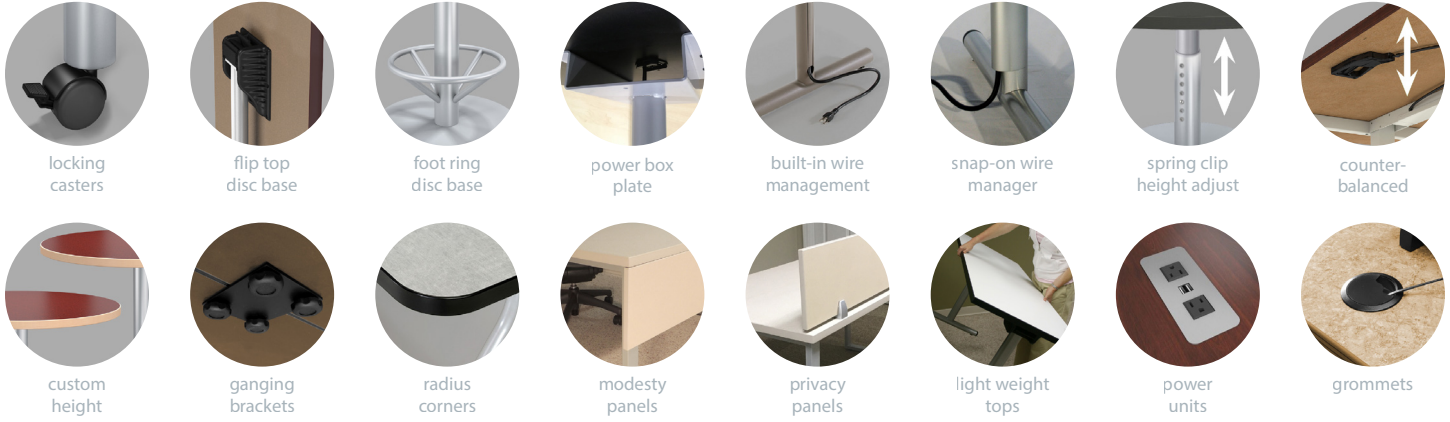

primary tables

Primary offers a collection of columns, disc bases, and drum bases in a variety of sizes and shapes.

primary bases

primary table options

primary top shape offering

primary edge offering

tableX

tablex.com/primary

877.481.1177

Primary tables
© 2021 TableX, LLC
Form # TXBR-PRI-21

44TC2048C2-QC-3P
44TC2060C2-QC-3P
Primary rectangular tables
with square column bases.

3P: 3mm PVC edge

lam: Wilsonart 7966K-12 5th Ave. Elm
3P edge: F3026 Cafelle
base: 17 Creme