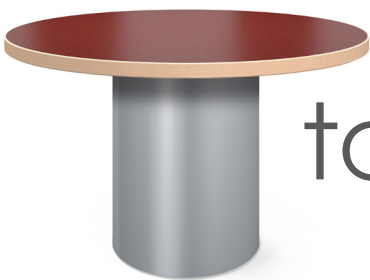

3P: 3mm PVC edge
 LC: locking casters
 GN: ganging

lam: Nevamar WZ0063T
 Yunnan
 3P edge: 015 Charcoal
 base: 21 Silver Frost

Disc bases can be specified at cafe, dining, or occasional height. Footrings and floor-mounted options compliment the offering.

44RD36D24-3P-SH.42-FR
44RD36D24-3P

Primary 36" round table with 24" wide disc base.

3P: 3mm PVC edge
 SH.42: special height of 42"
 FR: footring

lam: Pionite SB009 Royal Blue
 3P edge: 354 Designer White
 base: 24 Linen

primary tables

Primary offers a collection of columns, disc bases, and drum bases in a variety of sizes and shapes.

primary bases

primary table options

primary top shape offering

primary edge offering

tableX

tablex.com/primary

877.481.1177

Primary tables
© 2021 TableX, LLC
Form # TXBR-PRI-21

44TC2048C2-QC-3P
44TC2060C2-QC-3P
Primary rectangular tables
with square column bases.

3P: 3mm PVC edge

lam: Wilsonart 7966K-12 5th Ave. Elm
3P edge: F3026 Cafelle
base: 17 Creme