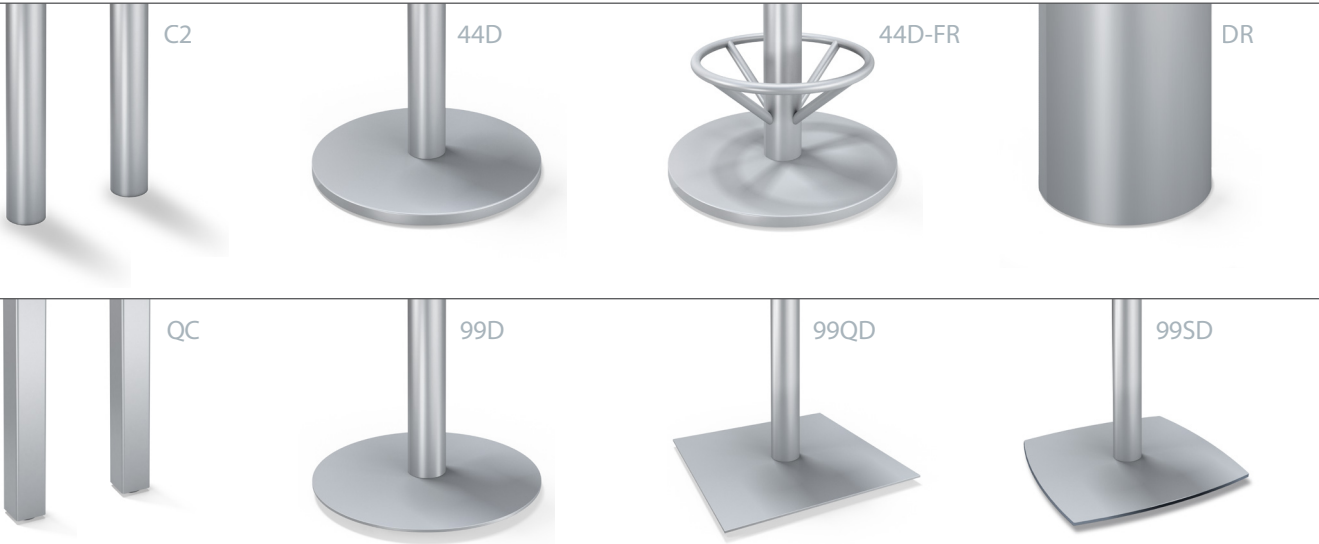

3P: 3mm PVC edge
 LC: locking casters
 GN: ganging

lam: Nevamar WZ0063T
 Yunnan
 3P edge: 015 Charcoal
 base: 21 Silver Frost

Disc bases can be specified at cafe, dining, or occasional height. Footrings and floor-mounted options compliment the offering.

44RD36D24-3P-SH.42-FR
44RD36D24-3P

Primary 36" round table with 24" wide disc base.

3P: 3mm PVC edge
 SH.42: special height of 42"
 FR: footring

lam: Pionite SB009 Royal Blue
 3P edge: 354 Designer White
 base: 24 Linen

primary tables

Primary offers a collection of columns, disc bases, and drum bases in a variety of sizes and shapes.

primary bases

primary table options

primary top shape offering

primary edge offering

tableX