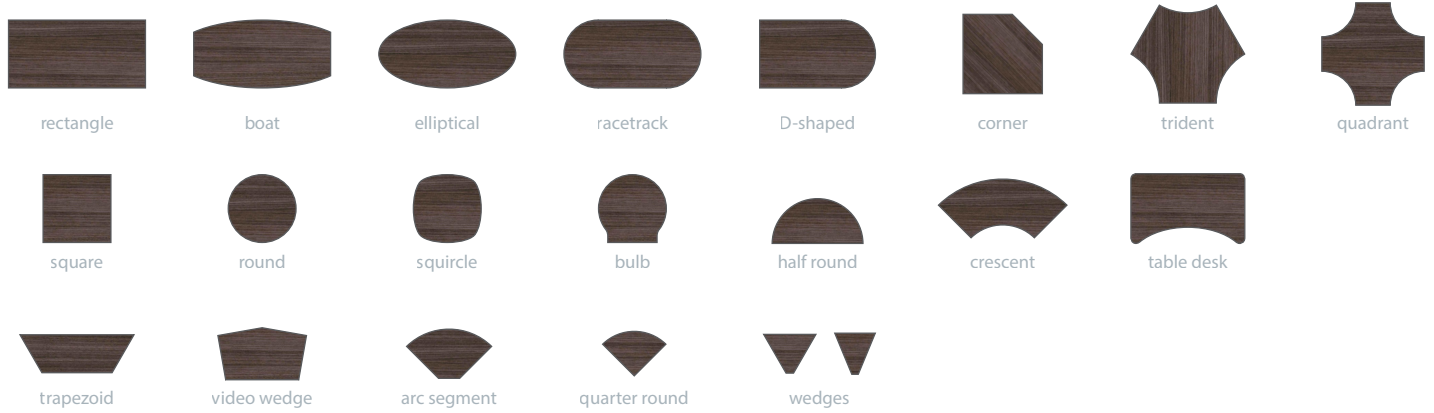

44RD36D24-3P-SH.42-FR
44RD36D24-3P

Primary 36" round table with 24" wide disc base.

3P: 3mm PVC edge
 SH.42: special height of 42"
 FR: footring

lam: Pionite SB009 Royal Blue
 3P edge: 354 Designer White
 base: 24 Linen

primary tables

Primary offers a collection of columns, disc bases, and drum bases in a variety of sizes and shapes.

primary bases

primary table options

primary top shape offering

primary edge offering

tableX

tablex.com/primary

877.481.1177

Primary tables
© 2021 TableX, LLC
Form # TXBR-PRI-21

44TC2048C2-QC-3P
44TC2060C2-QC-3P
Primary rectangular tables
with square column bases.

3P: 3mm PVC edge

lam: Wilsonart 7966K-12 5th Ave. Elm
3P edge: F3026 Cafelle
base: 17 Creme