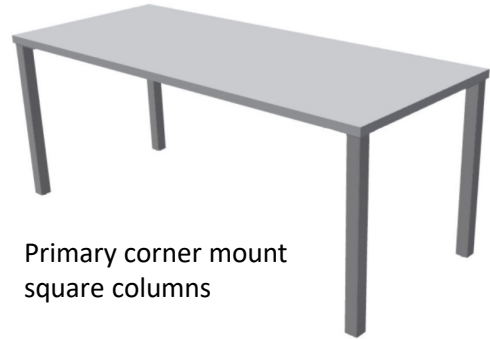

Primary corner mount square columns