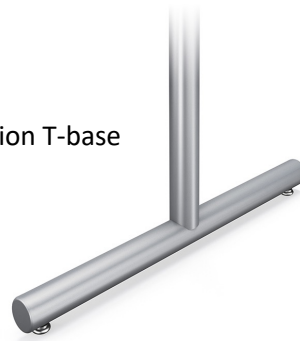

Foundation T-base