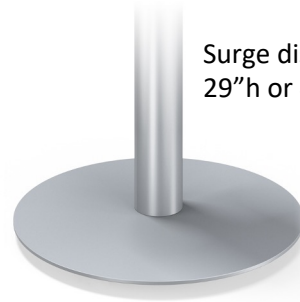

Surge disc base for 29" h or 42" h tables!