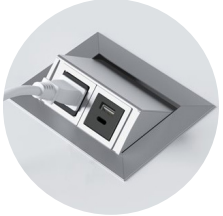

tableX

power & data
capabilities

plug & play corded units and daisylink units

cove

villa

stand alone metal units

twin
popper

quad
popper

hex
popper

butterfly
popper

stand alone plastic units

hemisphere

eclipse

plus a wide variety of wire management solutions

grommets

cable
gripper