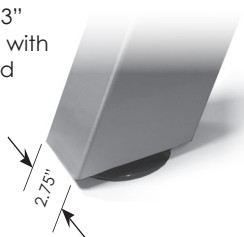

Exclaim Base Configurations

exclaim

Exclaim Options

Angled 2" Column with Standard Glides

Angled 3" Column with Standard Glides

- LC** **Locking Casters** are not available on Exclaim tables.
- FD** **Folding Bases** are not available on Exclaim tables.
- NE** **Nesting Tables** are not available on Exclaim tables.
- FT** **Flip Tops** are not available on Exclaim tables.
- PB** **Powerbox Mounting Plate** is not available on Exclaim tables.