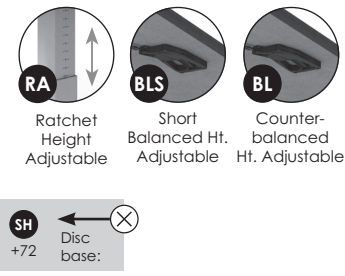

Top Size	Base	Model Number	3P	3K	3W	Round with Disc Base
24 x 24	Static	74RD24D20	$ 801	$ 865	$ 914	
	Ratchet	74RD24D20RA	1,012	1,076	1,125	
	Short Bal	74RD24D20BLS	1,418	1,482	1,531	
30 x 30	Static	74RD30D20	888	986	1,035	
	Ratchet	74RD30D20RA	1,099	1,199	1,246	
	Short Bal	74RD30D20BLS	1,506	1,604	1,652	
36 x 36	Static	74RD36D24	1,021	1,157	1,201	
	Short Bal	74RD36D24BLS	1,953	2,089	2,134	
	Count Bal	74RD36D24BL	1,953	2,089	2,134	
42 x 42	Static	74RD42D24	1,142	1,328	1,359	
	Short Bal	74RD42D24BLS	2,076	2,260	2,293	
	Count Bal	74RD42D24BL	2,076	2,260	2,293	
48 x 48	Static	74RD48D32	1,311	1,509	1,556	
	Short Bal	74RD48D32BLS	2,238	2,435	2,483	
	Count Bal	74RD48D32BL	2,238	2,435	2,483