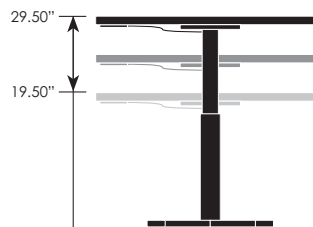

BLS Short balanced disc or X-bases

vertiGo