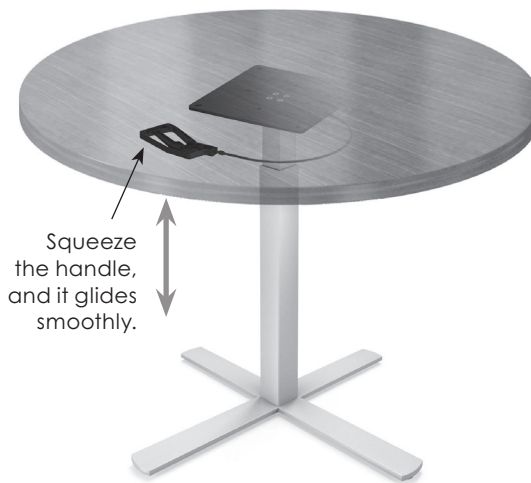

Counterbalanced & Short Balanced Height Adjustability

Counterbalanced tables go from seated-to-standing height, while the short balanced goes from coffee-to-seated height. Available on tables using single column disc or X-bases, these tables are easy to adjust. Simply squeeze the small handle underneath and gently move the top to your desired height. It's that easy.

Want to use VertiGo on the go? Simply add 2" to each vertical measurement to account for the added height of locking casters.

To specify:
All available counterbalanced models are priced in the following pages. They are denoted by the "BL" or "BLS" (for short balanced) at the end of the model number.

Example:
74RD36X32BL-3P
36" round **counterbalanced** table
$1,507 List Price

BL Counterbalanced disc or X-bases