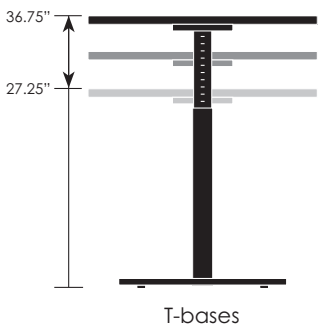

VertiGo Edge Options

(corresponds with 3 columns of pricing)

Ratchet Height Adjustability

Ratchet height adjustability is available on most tables in the VertiGo line... T-bases, X-bases, and even disc bases. Simply lift the top near the base's mounting plate, and the ratchet clicks into place. With a range of 9.45" the ratchet works in thirteen increments of .78". To reset to the lowest position just lift past its highest point.

will be adjusted to ensure that the range of mobile tables is consistent with that of static tables.

To specify:
All available ratchet models are priced in the following pages. They are denoted by the "RA" at the end of the model number.

Example:
74TC2060T18RA-3P
20x60" **ratchet** table
\$1,375 List Price

Want to use VertiGo on the go? Casters can be added, and the height of the base

Both bases are clearly marked to ensure your table is level.