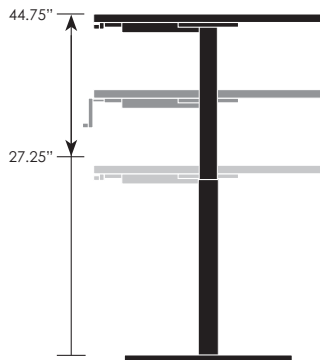

T-bases

X-bases
Disc Bases
H-bases

Nesting Ratchet

Ratchet height adjustability is also available on many of the nesting T-base models in the VertiGo line. All available nesting models are denoted by the "NE" at the end of the model number. To add the ratchet option to those models, change the "NE" to "NERA" and add \$507 to the list price.

Example:
74TC2060T18NERA-3P
20x60" **nesting ratchet** table
\$1,548 + 507 = \$2,055 List Price

Manual Hand Crank Height Adjustability

Need the flexibility of infinite adjustability without the budget for counterbalanced bases? Our manual hand crank offers a cost-effective alternative.

To specify:
All available hand crank models are priced in the following pages. They are denoted by the

"CR" at the end of the model number.

Example:
74TC2060T18CR-3P
20x60" **hand crank** table
\$1,548 List Price

Crank Bases

Nesting Hand Crank

Introducing hand crank height adjustable tables that nest! Only available on rectangular tables 20x60" to 36-72". These models are denoted by the "NECR" at the end of the model number.