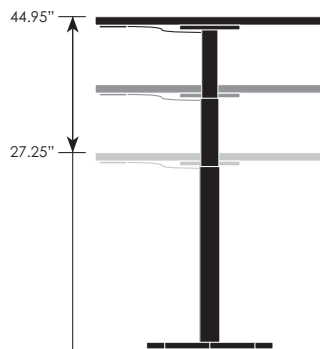

Counterbalanced & Short Balanced Height Adjustability

Counterbalanced tables go from seated-to-standing height, while the short balanced goes from coffee-to-seated height. Available on tables using single column disc or X-bases, these tables are easy to adjust. Simply squeeze the small handle underneath and gently move the top to your desired height. It's that easy.

Want to use VertiGo on the go? Simply add 2" to each vertical measurement to account for the added height of locking casters.

To specify:
All available counterbalanced models are priced in the following pages. They are denoted by the "BL" or "BLS" (for short balanced) at the end of the model number.

Example:
74RD36X32BL-3P
36" round **counterbalanced** table
$1,507 List Price

BL Counterbalanced disc or X-bases