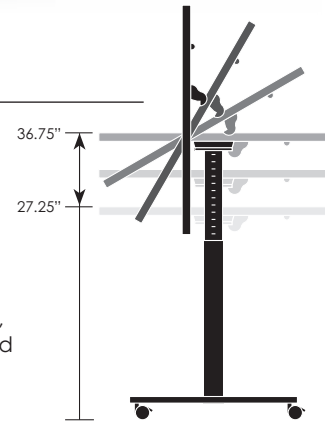

T-bases

X-bases
Disc Bases
H-bases

Nesting Ratchet

Ratchet height adjustability is also available on many of the nesting T-base models in the VertiGo line. All available nesting models are denoted by the "NE" at the end of the model number. To add the ratchet option to those models, change the "NE" to "NERA" and add \$507 to the list price.

Example:
74TC2060T18NERA-3P
20x60" **nesting ratchet** table
\$1,548 + 507 = \$2,055 List Price

Manual Hand Crank Height Adjustability

Need the flexibility of infinite adjustability without the budget for counterbalanced bases? Our manual hand crank offers a cost-effective alternative.