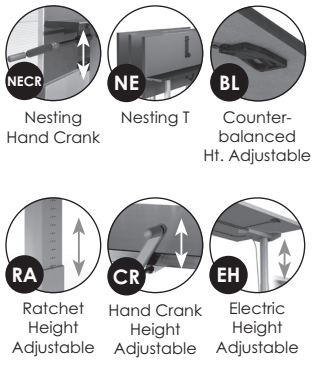

Rectangular with T-bases	Top Size	Base	Model Number	3P	3K	3W
	20 x 36	Static	74TC2036T18	$ 733	$ 805	$ 896
		Nesting	74TC2036T18NE	1,425	1,496	1,585
		Ratchet	74TC2036T18RA	1,291	1,362	1,454
		Crank	74TC2036T18CR	1,464	1,535	1,626
		Electric	74TC2036T18EH	2,598	2,669	2,761
	20 x 48	Static	74TC2048T18	791	886	991
		Nesting	74TC2048T18NE	1,483	1,574	1,678
		Ratchet	74TC2048T18RA	1,349	1,443	1,548
		Crank	74TC2048T18CR	1,521	1,615	1,720
		Count Bal	74TC2048T18BL	2,643	2,738	2,843
		Electric	74TC2048T18EH	2,656	2,749	2,855
	20 x 60	Static	74TC2060T18	818	921	1,050
		Nesting	74TC2060T18NE	1,508	1,610	1,737
		Ratchet	74TC2060T18RA	1,375	1,480	1,608
		Crank	74TC2060T18CR	1,548	1,652	1,781
Nest/Crank		74TC2060T18NECR	2,154	2,257	2,384	
Count Bal		74TC2060T18BL	2,722	2,827	2,955	
Electric		74TC2060T18EH	2,682	2,787	2,916	
20 x 72	Static	74TC2072T18	868	991	1,137	
	Nesting	74TC2072T18NE	1,792	1,914	2,056	
	Ratchet	74TC2072T18RA	1,514	1,637	1,782	
	Crank	74TC2072T18CR	1,686	1,811	1,955	
	Nest/Crank	74TC2072T18NECR	2,245	2,367	2,509	
	Count Bal	74TC2072T18BL	2,863	2,988	3,134	
	Electric	74TC2072T18EH	2,820	2,945	3,090	
20 x 84	Static	74TC2084T18	1,052	1,215	1,361	
	Nesting	74TC2084T18NE	1,886	2,046	2,191	
	Electric	74TC2084T18EH	2,916	3,079	3,227	
20 x 90	Static	74TC2090T18	1,109	1,294	1,441	
	Nesting	74TC2090T18NE	1,943	2,125	2,267	
	Electric	74TC2090T18EH	2,973	3,160	3,305	
20 x 96 *	Static	74TC2096T18	1,109	1,294	1,456	
	Nesting	74TC2096T18NE	1,943	2,125	2,283	
	Electric	74TC2096T18EH	2,973	3,160	3,321	
24 x 36	Static	74TC2436T22	753	825	927	
	Nesting	74TC2436T22NE	1,445	1,515	1,615	
	Ratchet	74TC2436T22RA	1,311	1,382	1,484	
	Crank	74TC2436T22CR	1,480	1,551	1,653	
	Electric	74TC2436T22EH	2,615	2,685	2,788	
24 x 48	Static	74TC2448T22	810	905	1,021	
	Nesting	74TC2448T22NE	1,502	1,594	1,708	
	Ratchet	74TC2448T22RA	1,368	1,463	1,579	
	Crank	74TC2448T22CR	1,538	1,631	1,748	
	Count Bal	74TC2448T22BL	2,659	2,753	2,869	
	Electric	74TC2448T22EH	2,673	2,766	2,882	

* $200 NET surcharge per order for oversized pallet

For VertiGo table options, please reference pages 176-177.