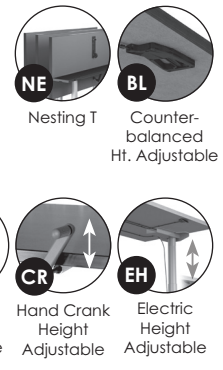

Top Size	Base	Model Number	3P	3K	3W	Trapezoid with T-bases	
24 x 48	Static	74TZ2448T18	$ 863	$ 984	$1,053		
	Ratchet	74TZ2448T18RA	1,420	1,542	1,609		
	Crank	74TZ2448T18CR	1,592	1,714	1,782		
	Electric	74TZ2448T18EH	2,726	2,849	2,917		
24 x 72	Static	74TZ2472T18	1,061	1,263	1,351		
	Nesting	74TZ2472T18NE	1,747	1,945	2,031		
	Ratchet	74TZ2472T18RA	1,619	1,820	1,908		
	Crank	74TZ2472T18CR	1,791	1,992	2,081		
	Count Bal	74TZ2472T18BL	2,984	3,185	3,273		
	Electric	74TZ2472T18EH	2,925	3,126	3,215		
30 x 60	Static	74TZ3060T22	1,014	1,189	1,257		
	Nesting	74TZ3060T22NE	1,701	1,873	1,940		
	Ratchet	74TZ3060T22RA	1,572	1,748	1,816		
	Crank	74TZ3060T22CR	1,740	1,916	1,984		
	Count Bal	74TZ3060T22BL	2,921	3,096	3,164		
	Electric	74TZ3060T22EH	2,875	3,051	3,119		
36 x 72	Static	74TZ3672T26	1,270	1,540	1,578		
	Nesting	74TZ3672T26NE	2,085	2,349	2,386		
	Ratchet	74TZ3672T26RA	1,829	2,098	2,135		
	Crank	74TZ3672T26CR	1,995	2,264	2,302		
	Count Bal	74TZ3672T26BL	3,170	3,440	3,478		
	Electric	74TZ3672T26EH	3,131	3,401	3,438