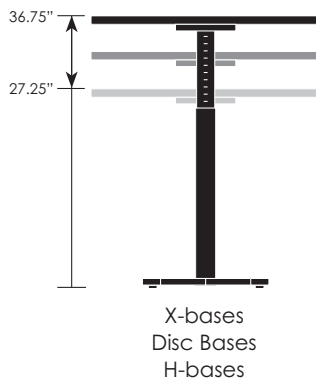

VertiGo Edge Options

(corresponds with 3 columns of pricing)

Ratchet Height Adjustability

Ratchet height adjustability is available on most tables in the VertiGo line... T-bases, X-bases, and even disc bases. Simply lift the top near the base's mounting plate, and the ratchet clicks into place. With a range of 9.45" the ratchet works in thirteen increments of .78". To reset to the lowest position just lift past its highest point.

Example:
74TC2060T18RA-3P
20x60" **ratchet** table
\$1,375 List Price

Want to use VertiGo on the go? Casters can be added, and the height of the base

Both bases are clearly marked to ensure your table is level.

T-bases

X-bases
Disc Bases
H-bases

Nesting Ratchet

Ratchet height adjustability is also available on many of the nesting T-base models in the VertiGo line. All available nesting models are denoted by the "NE" at the end of the model number. To add the ratchet option to those models, change the "NE" to "NERA" and add \$507 to the list price.

Example:
74TC2060T18NERA-3P
20x60" **nesting ratchet** table
\$1,548 + 507 = \$2,055 List Price

Manual Hand Crank Height Adjustability

Need the flexibility of infinite adjustability without the budget for counterbalanced bases? Our manual hand crank offers a cost-effective alternative.