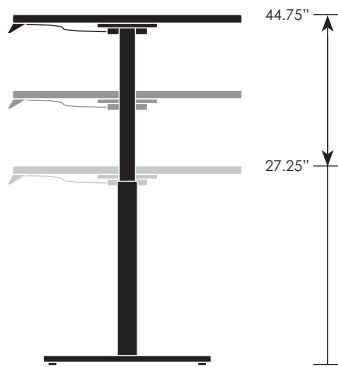

Crank Bases

Nesting Hand Crank

Introducing hand crank height adjustable tables that nest! Only available on rectangular tables 20x60" to 36-72". These models are denoted by the "NECR" at the end of the model number.

Example:
74TC2060T18NECR-3P
20x60" **nesting hand crank** table
\$2,054 List Price

Electric Height Adjustability

Electric height adjustability gives you the ability to adjust tables at the push of a button. The standard memory keypad will remember your four favorite heights. Available on both VertiGo T and TT-bases, this option works great in private offices or even in conference rooms.

To specify:
All available electric models are priced in the following pages. They are denoted by the "EH" at the end of the model number.

Example:
74TC2060T18EH-3P
20x60" **electric height** table
\$2,682 List Price

Electric T-bases

Electric TT-bases

Retractable Memory Keypad

Counterbalanced & Short Balanced Height Adjustability

Counterbalanced tables go from seated-to-standing height, while the short balanced goes from coffee-to-seated height. Available on tables using single column disc or X-bases, these tables are easy to adjust. Simply squeeze the small handle underneath and gently move the top to your desired height. It's that easy.