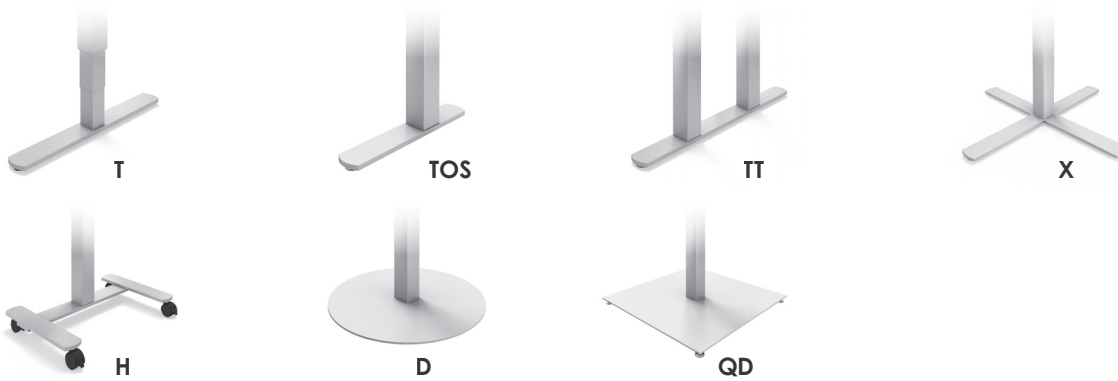

VertiGo Base Styles

VertiGo Options

Standard Glides

Locking Casters

- **LC Locking Casters**
  can be added to any table for $111 per set of four.
- **FD Folding Bases**
  are not available on VertiGo tables.
- **NE Nesting Tables**
  priced accordingly with locking casters.
- **FT Flip Tops**
  available on X-based and H-based tables for $138. Not available on counterbalanced tables.

- **WM Wire Management**
  Built-in wire management is not available on VertiGo tables.
- **MMLC Magnetic Wire Management Leg Covers**
  Magnetically attaches onto any square leg and are $71 each.
- **OS Offset T-bases**
  available for $39 per table. Offset is not available on 18"d tables or 30"d nesting tables less than 60" wide.

- **SH Special Height**
  can be added to any table:
  + $72 per column for heights > 29"
  + $39 per column for heights < 29"
  Special height tables with tops larger than 36x72" must be custom quoted.
- **FR Footring**
  is not available on VertiGo tables.
- **CH Chrome Finish**
  is not available on VertiGo tables.