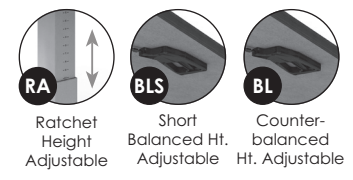

Top Size	Base	Model Number	3P	3K	3W	Squire with X-base
24 x 24	Static	74SL24X22	$ 969	$ 1,106	$ 1,128	
	Ratchet	74SL24X22RA	1,174	1,311	1,333	
	Short Bal	74SL24X22BLS	1,475	1,610	1,632	
30 x 30	Static	74SL30X26	1,048	1,208	1,244	
	Ratchet	74SL30X26RA	1,253	1,414	1,448	
	Short Bal	74SL30X26BLS	1,550	1,710	1,746	
36 x 36	Static	74SL36X32	1,133	1,319	1,365	
	Short Bal	74SL36X32BLS	1,634	1,820	1,866	
	Count Bal	74SL36X32BL	1,634	1,820	1,866	
42 x 42	Static	74SL42X36	1,225	1,440	1,496	
	Short Bal	74SL42X36BLS	1,722	1,937	1,993	
	Count Bal	74SL42X36BL	1,722	1,937	1,993