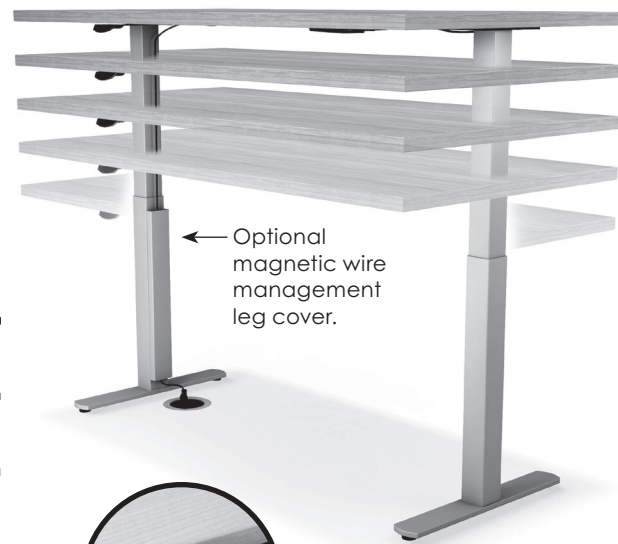

Example:
74TC2060T18NECR-3P
20x60" **nesting hand crank** table
\$2,054 List Price

Electric Height Adjustability

Electric height adjustability gives you the ability to adjust tables at the push of a button. The standard memory keypad will remember your four favorite heights. Available on both VertiGo T and TT-bases, this option works great in private offices or even in conference rooms.

Electric T-bases

Electric TT-bases

Retractable Memory Keypad

Counterbalanced & Short Balanced Height Adjustability

Counterbalanced tables go from seated-to-standing height, while the short balanced goes from coffee-to-seated height. Available on tables using single column disc or X-bases, these tables are easy to adjust. Simply squeeze the small handle underneath and gently move the top to your desired height. It's that easy.