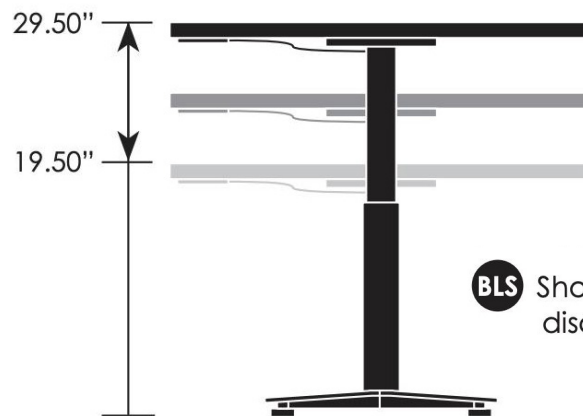

## Short-balance pneumatic for more dynamic lounge and soft seating spaces

- Smooth short-balance height adjustment with a simple squeeze trigger
- Height Range: 19.5" - 29.5"
- Infinite adjustment within the height range
- 24" to 48" diameter surfaces
- X-base, disc base or trumpet-style bases
- Adjustable glides or low-profile locking casters

### BASE OPTIONS

surge squircle

puddle

surge disc

surge x-base

### HEIGHT MEASUREMENTS

**BLS** Short balanced disc or X-bases