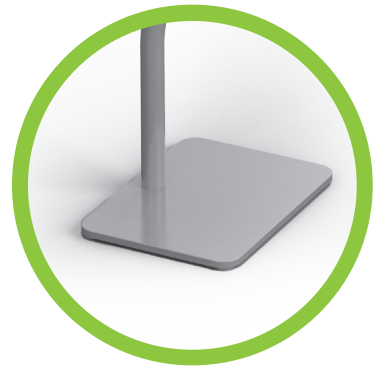

## App Styles

Grab your laptop or tablet and pull up the App table. These small, lightweight tables are perfect for casual areas in the workplace or school.

20-lb weight limit.