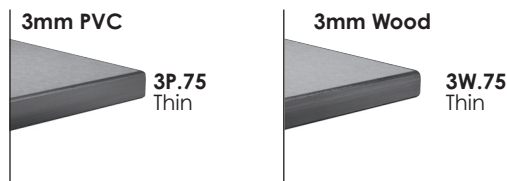

## App .75" Edge Options

(corresponds with 2 columns of pricing)

Overall static height: 26"

Overall height adjustable range: 20.75-30.75"

Top Size	Base	Model Number	3P.75	3W.75	Round with Crescent Base
18 x 18	Static	17RD18C	553	636	
18 x 18	Adj.	17RD18C-AH	815	898	

Overall static height: 26"