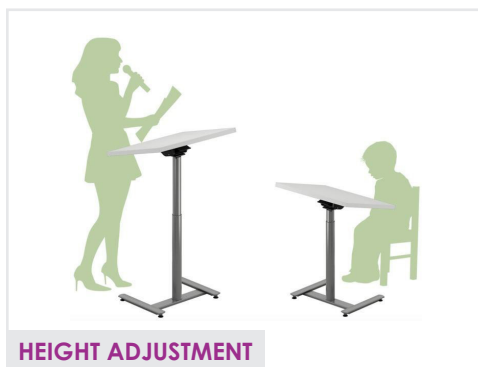

element solo

Item #	Description	LIST HPL Price	LIST Markerboard Price
Element Solo - H-base with rectangle tops			
33TC2430H1830-CCG	24x30 fixed height H-base with concealed casters	$904	$1,015
33TC2436H1830-CCG	24x36 fixed height H-base with concealed casters	$934	$1,045
Element Solo - A-base with rectangle tops			
33TC2430A1830	24x30 fixed height A-base on glides	$816	$927
Element Solo - A-base with soft trapezoid tops			
33TZ2436A1830-LC1.5	24x30 fixed height A-base on locking casters	$1,087	$1,198

- + **BL** 17.5" pneumatic height adjustment
- + **CUP** Slide-out cup holder
- + **FT** Flip-top option

- + **FT-GT** Flip-top with 15° tilt lock option
- + **PS** Acrylic pencil stop for tilt lock option

For options, see page 122 of the Element price list.

Solo is the perfect option for ease of reconfiguration, storage, and maximizing space. **Design a Solo for your unique application!**