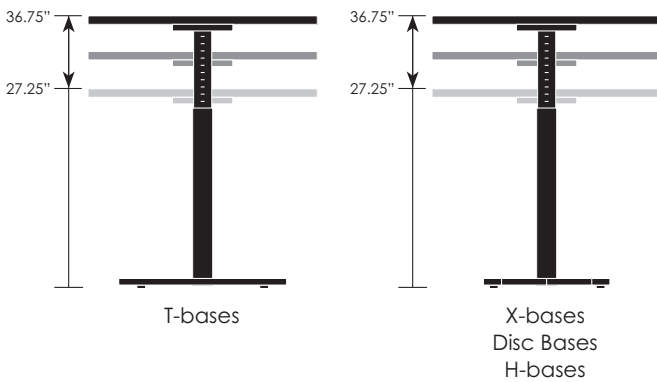

VertiGo Edge Options

(corresponds with 3 columns of pricing)

Ratchet Height Adjustability

Ratchet height adjustability is available on most tables in the VertiGo line... T-bases, X-bases, and even disc bases. Simply lift the top near the base's mounting plate, and the ratchet clicks into place. With a range of 9.45" the ratchet works in thirteen increments of .78". To reset to the lowest position just lift past its highest point.

will be adjusted to ensure that the range of mobile tables is consistent with that of static tables.

To specify:
All available ratchet models are priced in the following pages. They are denoted by the "RA" at the end of the model number.

Example:
74TC2060T18RA-3P
20x60" **ratchet** table
\$1,393 List Price

Want to use VertiGo on the go? Casters can be added, and the height of the base

Both bases are clearly marked to ensure your table is level.