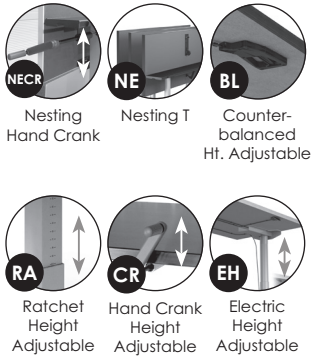

Rectangular with T-bases	Top Size	Base	Model Number	3P	3K	3W
	20 x 36	Static	74TC2036T18	$ 772	$ 844	$ 924
		Nesting	74TC2036T18NE	1,591	1,664	1,744
		Ratchet	74TC2036T18RA	1,308	1,380	1,460
		Crank	74TC2036T18CR	1,473	1,546	1,626
		Electric	74TC2036T18EH	2,993	3,065	3,145
	20 x 48	Static	74TC2048T18	830	926	1,017
		Nesting	74TC2048T18NE	1,650	1,746	1,837
		Ratchet	74TC2048T18RA	1,366	1,462	1,553
		Crank	74TC2048T18CR	1,532	1,628	1,719
		Count Bal	74TC2048T18BL	2,612	2,707	2,798
		Electric	74TC2048T18EH	3,051	3,147	3,238
	20 x 60	Static	74TC2060T18	857	964	1,076
		Nesting	74TC2060T18NE	1,677	1,784	1,895
		Ratchet	74TC2060T18RA	1,393	1,500	1,612
		Crank	74TC2060T18CR	1,559	1,666	1,777
Nest/Crank		74TC2060T18NECR	2,435	2,542	2,654	
Count Bal		74TC2060T18BL	2,669	2,776	2,887	
Electric		74TC2060T18EH	3,078	3,185	3,297	
20 x 72	Static	74TC2072T18	908	1,034	1,160	
	Nesting	74TC2072T18NE	1,968	2,095	2,220	
	Ratchet	74TC2072T18RA	1,529	1,656	1,781	
	Crank	74TC2072T18CR	1,695	1,821	1,947	
	Nest/Crank	74TC2072T18NECR	2,538	2,665	2,790	
	Count Bal	74TC2072T18BL	2,820	2,947	3,073	
	Electric	74TC2072T18EH	3,214	3,341	3,466	
20 x 84	Static	74TC2084T18	1,091	1,257	1,381	
	Nesting	74TC2084T18NE	2,066	2,232	2,357	
	Electric	74TC2084T18EH	3,312	3,478	3,602	
20 x 90 *	Static	74TC2090T18	1,149	1,338	1,460	
	Nesting	74TC2090T18NE	2,125	2,314	2,436	
	Electric	74TC2090T18EH	3,370	3,560	3,681	
20 x 96 *	Static	74TC2096T18	1,149	1,338	1,474	
	Nesting	74TC2096T18NE	2,125	2,314	2,450	
	Electric	74TC2096T18EH	3,370	3,560	3,695	
24 x 36	Static	74TC2436T22	791	863	952	
	Nesting	74TC2436T22NE	1,623	1,695	1,784	
	Ratchet	74TC2436T22RA	1,327	1,399	1,489	
	Crank	74TC2436T22CR	1,489	1,561	1,651	
	Electric	74TC2436T22EH	3,007	3,080	3,169	
24 x 48	Static	74TC2448T22	849	945	1,046	
	Nesting	74TC2448T22NE	1,669	1,765	1,865	
	Ratchet	74TC2448T22RA	1,385	1,481	1,582	
	Crank	74TC2448T22CR	1,548	1,643	1,744	
	Count Bal	74TC2448T22BL	2,631	2,726	2,827	
	Electric	74TC2448T22EH	3,066	3,162	3,262	

* $200 NET surcharge per order for oversized pallet

For VertiGo table options, please reference pages 176-177.