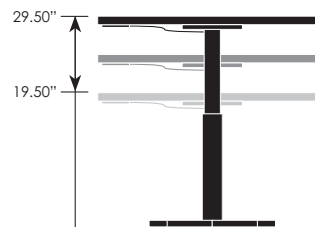

BLS Short balanced disc or X-bases