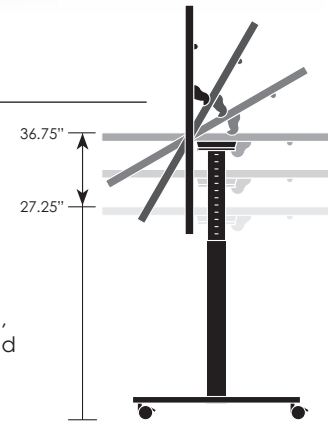

Nesting Ratchet

Ratchet height adjustability is also available on many of the nesting T-base models in the VertiGo line. All available nesting models are denoted by the "NE" at the end of the model number. To add the ratchet option to those models, change the "NE" to "NERA" and add **$536** to the list price.

Example:
74TC2060T18NERA-3P
20x60" **nesting ratchet** table
$1,677 + 536 = $2,213 List Price