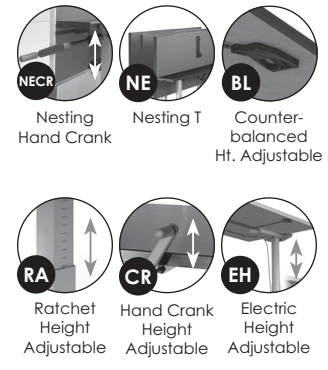

Top Size	Base	Model Number	3P	3K	3W
24 x 60	Static	74TC2460T22	$ 876	$ 983	$ 1,104
	Nesting	74TC2460T22NE	1,696	1,803	1,924
	Ratchet	74TC2460T22RA	1,412	1,519	1,640
	Crank	74TC2460T22CR	1,575	1,681	1,803
	Nest/Crank	74TC2460T22NECR	2,452	2,559	2,680
	Count Bal	74TC2460T22BL	2,688	2,795	2,916
	Electric	74TC2460T22EH	3,093	3,200	3,321
	Battery/Nest	74TC2460T22BEHNE	3,873	3,980	4,101
24 x 72	Static	74TC2472T22	927	1,054	1,188
	Nesting	74TC2472T22NE	1,987	2,114	2,249
	Ratchet	74TC2472T22RA	1,463	1,590	1,725
	Crank	74TC2472T22CR	1,625	1,752	1,887
	Nest/Crank	74TC2472T22NECR	2,555	2,682	2,816
	Count Bal	74TC2472T22BL	2,756	2,883	3,018
	Electric	74TC2472T22EH	3,144	3,270	3,405
	Battery/Nest	74TC2472T22BEHNE	4,165	4,291	4,426
24 x 84	Static	74TC2484T22	1,110	1,276	1,410
	Nesting	74TC2484T22NE	2,085	2,251	2,385
	Electric	74TC2484T22EH	3,326	3,492	3,627
24 x 90 *	Static	74TC2490T22	1,168	1,358	1,489
	Nesting	74TC2490T22NE	2,144	2,333	2,464
	Electric	74TC2490T22EH	3,385	3,574	3,705
24 x 96 *	Static	74TC2496T22	1,168	1,358	1,503
	Nesting	74TC2496T22NE	2,144	2,333	2,479
	Electric	74TC2496T22EH	3,385	3,574	3,720
30 x 36	Static	74TC3036T26	853	943	1,034
	Nesting	74TC3036T26NE	1,673	1,763	1,854
	Ratchet	74TC3036T26RA	1,390	1,480	1,571
	Crank	74TC3036T26CR	1,550	1,640	1,731
	Electric	74TC3036T26EH	3,069	3,159	3,250
30 x 48	Static	74TC3048T26	926	1,044	1,142
	Nesting	74TC3048T26NE	1,745	1,864	1,962
	Ratchet	74TC3048T26RA	1,463	1,581	1,679
	Crank	74TC3048T26CR	1,623	1,741	1,839
	Count Bal	74TC3048T26BL	2,709	2,827	2,925
	Electric	74TC3048T26EH	3,141	3,260	3,358
30 x 60	Static	74TC3060T26	948	1,076	1,196
	Nesting	74TC3060T26NE	1,768	1,896	2,016
	Ratchet	74TC3060T26RA	1,485	1,613	1,733
	Crank	74TC3060T26CR	1,645	1,773	1,893
	Nest/Crank	74TC3060T26NECR	2,520	2,648	2,768
	Count Bal	74TC3060T26BL	2,762	2,889	3,009
	Electric	74TC3060T26EH	3,164	3,292	3,412
	Battery/Nest	74TC3060T26BEHNE	3,943	4,071	4,191

* $200 NET surcharge per order for oversized pallet

For VertiGo table options, please reference pages 176-177.