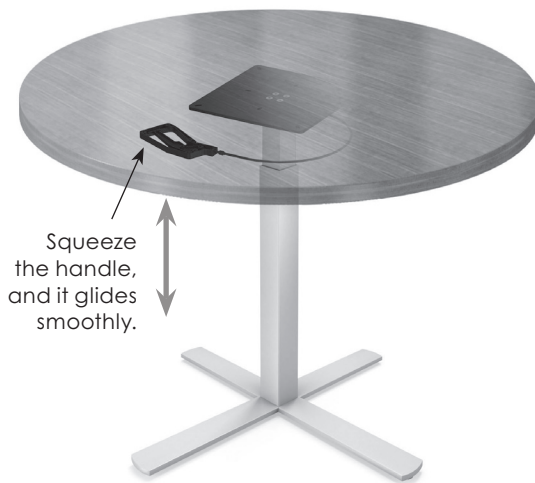

Squeeze the handle, and it glides smoothly.