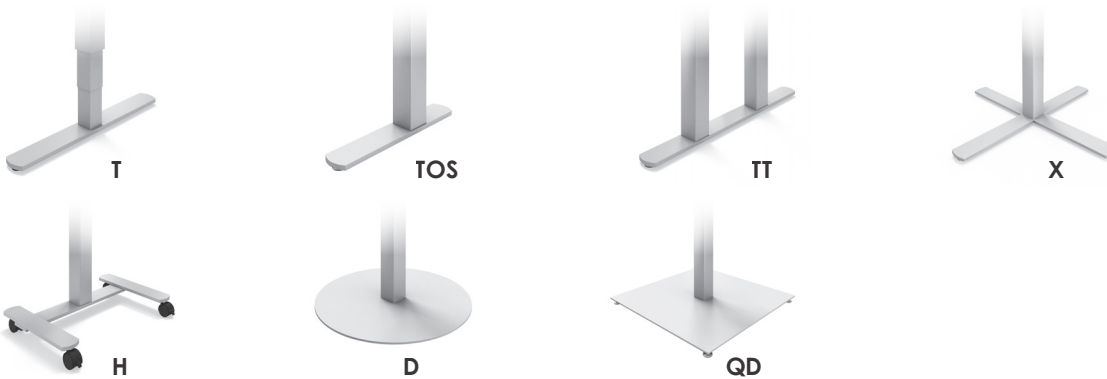

VertiGo Base Styles

VertiGo Options

Standard Glides

Locking Casters

- **LC Locking Casters**
  can be added to any table for $111 per set of four.
- **FD Folding Bases**
  are not available on VertiGo tables.
- **NE Nesting Tables**
  priced accordingly with locking casters.
- **FT Flip Tops**
  available on X-based and H-based tables for $138. Not available on counterbalanced tables.

- **WM Wire Management**
  Built-in wire management is not available on VertiGo tables.
- **MMLC Magnetic Wire Management Leg Covers**
  Magnetically attaches onto any square leg and are $71 each.
- **OS Offset T-bases**
  available for $39 per table. Offset is not available on 18"d tables or 30"d nesting tables less than 60" wide.

- **SH Special Height** can be added to any table:
  + $72 per column for heights > 29"
  + $39 per column for heights < 29"
  Special height tables with tops larger than 36x72" must be custom quoted.
- **FR Footring** available for $166 per disc base. Not available for height adjustable bases.
- **CH Chrome Finish** is not available on VertiGo tables.