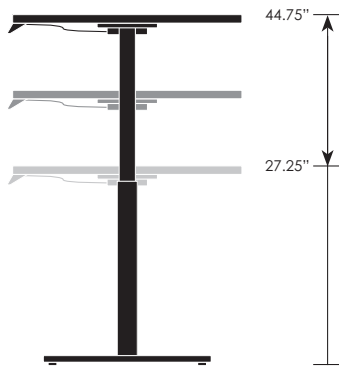

Nesting Hand Crank

Introducing hand crank height adjustable tables that nest! Only available on rectangular tables 20x60" to 36x72". These models are denoted by the "NECR" at the end of the model number.

Example:
74TC2060T18NECR-3P
20x60" **nesting hand crank** table
\$2,435 List Price

Electric Height Adjustability

Electric height adjustability gives you the ability to adjust tables at the push of a button. The standard memory keypad will remember your four favorite heights. Available on both VertiGo T and TT-bases, this option works great in private offices or even in conference rooms.

To specify:
All available electric models are priced in the following pages. They are denoted by the "EH" at the end of the model number.

Example:
74TC2060T18EH-3P
20x60" **electric height** table
\$3,078 List Price

Electric T-bases

Electric TT-bases

← Optional magnetic wire management leg cover.

Retractable Memory Keypad

Counterbalanced & Short Balanced Height Adjustability

Counterbalanced tables go from seated-to-standing height, while the short balanced goes from coffee-to-seated height. Available on tables using single column disc or X-bases, these tables are easy to adjust. Simply squeeze the small handle underneath and gently move the top to your desired height. It's that easy.