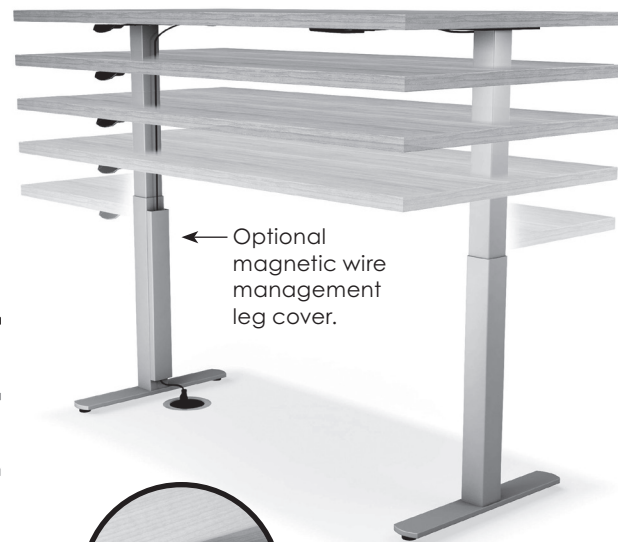

Example:
74TC2060T18NECR-3P
20x60" **nesting hand crank** table
\$2,435 List Price

Electric Height Adjustability

Electric height adjustability gives you the ability to adjust tables at the push of a button. The standard memory keypad will remember your four favorite heights. Available on both VertiGo T and TT-bases, this option works great in private offices or even in conference rooms.

Electric T-bases

Electric TT-bases

← Optional magnetic wire management leg cover.

Retractable Memory Keypad

Counterbalanced & Short Balanced Height Adjustability

Counterbalanced tables go from seated-to-standing height, while the short balanced goes from coffee-to-seated height. Available on tables using single column disc or X-bases, these tables are easy to adjust. Simply squeeze the small handle underneath and gently move the top to your desired height. It's that easy.