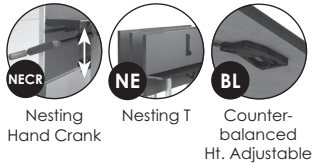

Rectangular with T-bases	Top Size	Base	Model Number	3P	3K	3W	
	30 x 72	Static	74TC3072T26	$1,005	$1,155	$1,287	
		Nesting	74TC3072T26NE	2,065	2,216	2,347	
		Ratchet	74TC3072T26RA	1,542	1,692	1,824	
		Crank	74TC3072T26CR	1,702	1,852	1,984	
		Nest/Crank	74TC3072T26NECR	2,629	2,779	2,911	
		Count Bal	74TC3072T26BL	2,833	2,983	3,115	
		Electric	74TC3072T26EH	3,221	3,371	3,503	
		Battery/Nest	74TC3072T26BEHNE	4,241	4,391	4,523	
		30 x 84	Static	74TC3084T26	1,228	1,433	1,552
			Nesting	74TC3084T26NE	2,203	2,409	2,528
Electric	74TC3084T26EH		3,444	3,649	3,768		
30 x 90 *	Static	74TC3090T26	1,300	1,535	1,647		
	Electric	74TC3090T26EH	3,516	3,751	3,862		
30 x 96 *	Static	74TC3096T26	1,300	1,535	1,661		
	Electric	74TC3096T26EH	3,516	3,751	3,877		
36 x 48	Static	74TC3648T26	983	1,124	1,219		
	Nesting	74TC3648T26NE	1,943	2,084	2,179		
	Ratchet	74TC3648T26RA	1,520	1,661	1,757		
	Crank	74TC3648T26CR	1,680	1,821	1,916		
	Count Bal	74TC3648T26BL	2,766	2,907	3,003		
	Electric	74TC3648T26EH	3,199	3,340	3,435		
36 x 60	Static	74TC3660T26	1,069	1,245	1,343		
	Nesting	74TC3660T26NE	2,103	2,279	2,377		
	Ratchet	74TC3660T26RA	1,606	1,783	1,880		
	Crank	74TC3660T26CR	1,766	1,942	2,040		
	Nest/Crank	74TC3660T26NECR	2,693	2,869	2,967		
	Count Bal	74TC3660T26BL	2,883	3,059	3,157		
	Electric	74TC3660T26EH	3,285	3,461	3,559		
	Battery/Nest	74TC3660T26BEHNE	4,279	4,455	4,553		
	36 x 72	Static	74TC3672T26	1,124	1,322	1,432	
		Nesting	74TC3672T26NE	2,184	2,382	2,493	
Ratchet		74TC3672T26RA	1,661	1,859	1,969		
Crank		74TC3672T26CR	1,821	2,019	2,129		
Nest/Crank		74TC3672T26NECR	2,748	2,946	3,056		
Count Bal		74TC3672T26BL	2,952	3,150	3,260		
Electric		74TC3672T26EH	3,340	3,538	3,648		
Battery/Nest		74TC3672T26BEHNE	4,360	4,558	4,668		
36 x 84		Static	74TC3684T26	1,367	1,612	1,716	
	Electric	74TC3684T26EH	3,583	3,828	3,932		
36 x 90 *	Static	74TC3690T26	1,452	1,732	1,824		
	Electric	74TC3690T26EH	3,668	3,948	4,040		
36 x 96 *	Static	74TC3696T26	1,452	1,732	1,838		
	Electric	74TC3696T26EH	3,668	3,948	4,054		

vertiGo

* $200 NET surcharge per order for oversized pallet

For VertiGo table options, please reference pages 176-177.