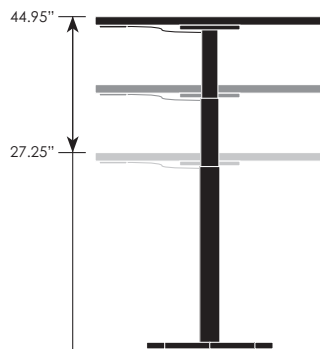

BL Counterbalanced disc or X-bases