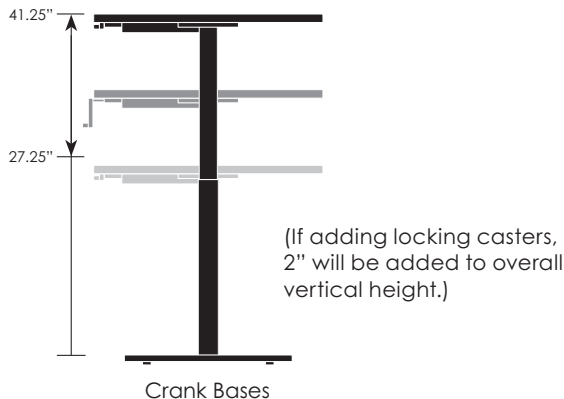

Manual Hand Crank Height Adjustability

Need the flexibility of infinite adjustability without the budget for counterbalanced bases? Our manual hand crank offers a cost-effective alternative.

"CR" at the end of the model number.

Example:
74TC2060T18CR-3P
20x60" **hand crank** table
$1,559 List Price

To specify:
All available hand crank models are priced in the following pages. They are denoted by the