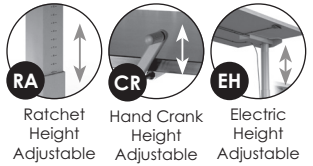

Rectangular with T-bases	Top Size	Base	Model Number	3P	3K	3W	
	30 x 72	Static	74TC3072T26	$1,005	$1,155	$1,287	
		Nesting	74TC3072T26NE	2,065	2,216	2,347	
		Ratchet	74TC3072T26RA	1,542	1,692	1,824	
		Crank	74TC3072T26CR	1,702	1,852	1,984	
		Nest/Crank	74TC3072T26NECR	2,629	2,779	2,911	
		Count Bal	74TC3072T26BL	2,833	2,983	3,115	
		Electric	74TC3072T26EH	3,221	3,371	3,503	
		Battery/Nest	74TC3072T26BEHNE	4,241	4,391	4,523	
		30 x 84	Static	74TC3084T26	1,228	1,433	1,552
			Nesting	74TC3084T26NE	2,203	2,409	2,528
Electric	74TC3084T26EH		3,444	3,649	3,768		
30 x 90 *	Static	74TC3090T26	1,300	1,535	1,647		
	Electric	74TC3090T26EH	3,516	3,751	3,862		
30 x 96 *	Static	74TC3096T26	1,300	1,535	1,661		
	Electric	74TC3096T26EH	3,516	3,751	3,877		
36 x 48	Static	74TC3648T26	983	1,124	1,219		
	Nesting	74TC3648T26NE	1,943	2,084	2,179		
	Ratchet	74TC3648T26RA	1,520	1,661	1,757		
	Crank	74TC3648T26CR	1,680	1,821	1,916		
	Count Bal	74TC3648T26BL	2,766	2,907	3,003		
	Electric	74TC3648T26EH	3,199	3,340	3,435		
36 x 60	Static	74TC3660T26	1,069	1,245	1,343		
	Nesting	74TC3660T26NE	2,103	2,279	2,377		
	Ratchet	74TC3660T26RA	1,606	1,783	1,880		
	Crank	74TC3660T26CR	1,766	1,942	2,040		
	Nest/Crank	74TC3660T26NECR	2,693	2,869	2,967		
	Count Bal	74TC3660T26BL	2,883	3,059	3,157		
	Electric	74TC3660T26EH	3,285	3,461	3,559		
	Battery/Nest	74TC3660T26BEHNE	4,279	4,455	4,553		
	36 x 72	Static	74TC3672T26	1,124	1,322	1,432	
		Nesting	74TC3672T26NE	2,184	2,382	2,493	
Ratchet		74TC3672T26RA	1,661	1,859	1,969		
Crank		74TC3672T26CR	1,821	2,019	2,129		
Nest/Crank		74TC3672T26NECR	2,748	2,946	3,056		
Count Bal		74TC3672T26BL	2,952	3,150	3,260		
Electric		74TC3672T26EH	3,340	3,538	3,648		
Battery/Nest		74TC3672T26BEHNE	4,360	4,558	4,668		
36 x 84		Static	74TC3684T26	1,367	1,612	1,716	
	Electric	74TC3684T26EH	3,583	3,828	3,932		
36 x 90 *	Static	74TC3690T26	1,452	1,732	1,824		
	Electric	74TC3690T26EH	3,668	3,948	4,040		
36 x 96 *	Static	74TC3696T26	1,452	1,732	1,838		
	Electric	74TC3696T26EH	3,668	3,948	4,054		

vertiGo

* $200 NET surcharge per order for oversized pallet

For VertiGo table options, please reference pages 176-177.