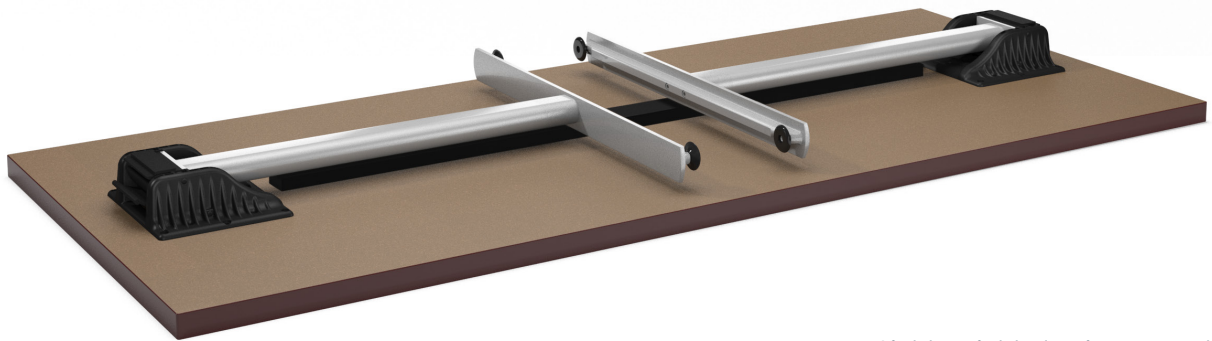

tableX

element
tables

Nesting tables with locking casters make reconfiguration a breeze, while modesty panels create privacy.

33TC2460T22NE-3P

Element 24x60" rectangular table with 22" nesting T-bases and mesh modesty panels.

3P: 3mm PVC edge

lam: Wilsonart 7925-38
Monticello Maple
3P edge: F3025-2 Blonde
Maple 2 Flat
base: 51 Glitz

Element's smooth low profile base creates a clean, contemporary look in the conference room.

33BT3084T26-3P

Element 30x42x84" boat-shaped table with 26" T-bases and Villa power unit.

3P: 3mm PVC edge

lam: Pionite MT280 Rocky Road
3P edge: R3026 Cafelle Reed
base: 35 Sand

Light weight aluminum construction makes Element a great folding solution.

Pair it up with light weight tops to create tables that are much easier to handle than standard product.

element bases

element table options

locking casters

concealed casters

nesting T-bases

flip top X-base