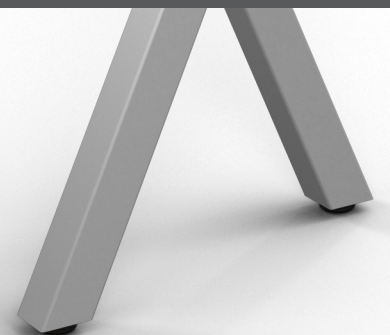

tablex

exclaim
tables

An Exclaim 42" high conference table becomes the focus of any room. Shown with the reverse bevel wood edge, this table is large enough to seat up to twelve people.

71TC48144Q3.A6-W4-SH.42

Exclaim 48x144" rectangular table with six 3" column bases in A-configuration.

W4: reverse bevel wood edge
SH.42: standing height of 42"

lam: Formica 9012-NT Ebony
W4 edge: BV Black Velvet
base: 37 Satin Silver

Exclaim's variety of base configurations work well together within the same space. Here the table desk uses V-configured bases while the rectangular table uses the X-configuration.

71TA4278Q3.V-3P-GR.C

3P edge: 7044 Foundry
base: 35 Sand

Exclaim tables are available in three heights: 29" standard height, 42" standing height, 18" lounge height.

exclaim base configurations

exclaim table options

quick connect ganging brackets