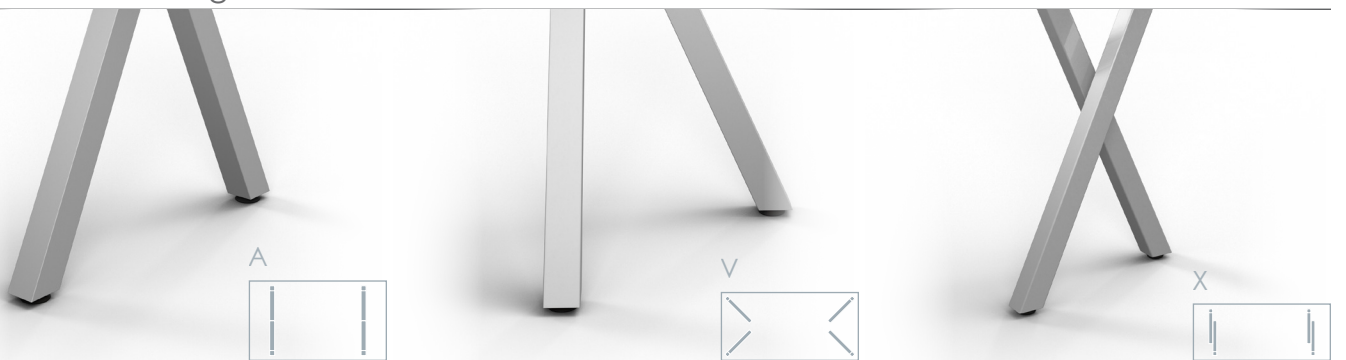

Exclaim 48x144" rectangular table with six 3" column bases in A-configuration.

W4: reverse bevel wood edge
SH.42: standing height of 42"

lam: Formica 9012-NT Ebony
W4 edge: BV Black Velvet
base: 37 Satin Silver

Exclaim 42x78" table desk with 3" column bases in V-configuration.

71TC2072Q2.X-3P

Exclaim 20x72" rectangular table with 2" column bases in X-configuration.

3P: 3mm PVC edge
GR.C: grommet in location C

lam: Formica 8839-58 Ashen
Ribbonwood

3P edge: 7044 Foundry
base: 35 Sand

Exclaim tables are available in three heights: 29" standard height, 42" standing height, 18" lounge height.

exclaim base configurations

exclaim table options

quick connect ganging brackets