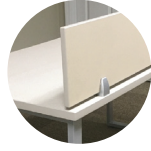

privacy panels