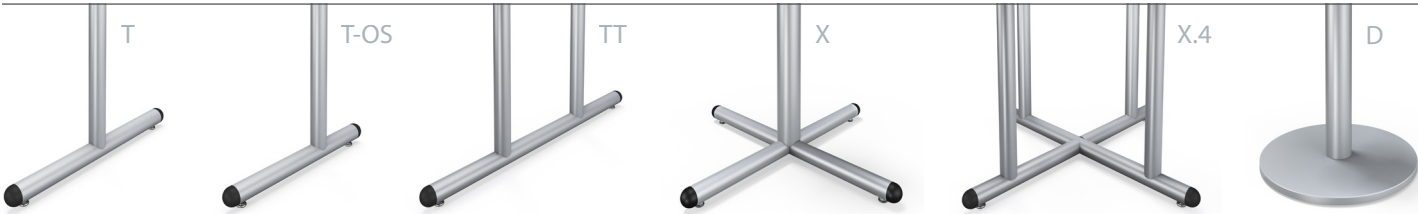

**tableXPRESS**

Need tables now? The TableXpress program has Fundamental tables available in just five business days!

**QS-02SQ3636X32-3P**

**QS-02RD42X32-3P**

**QS-02TC3060T26-3P**

TableXpress Fundamental 36x36" square, 42" round, and 30x60" rectangular tables.

3P: 3mm PVC edge

lam: Wilsonart 4673-60 Saffron Tigris & 4623-60 Graphite Nebula  
3P edge: 2416 Black & 10776 Kensington Maple  
base: 02 Black

foundation & fundamental tables

Reach new heights with ratchet height adjustable tables. Meet ADA requirements with simple functionality on static, folding, or even nesting tables.

## foundation & fundamental table options