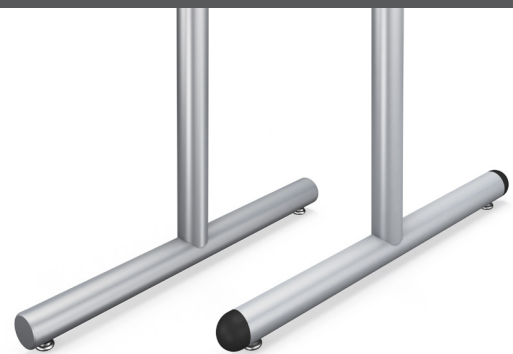

foundation &  
fundamental  
tables

Flexible and affordable. Foundation & Fundamental come in a variety of shapes and sizes to fit nearly any space plan.

**02TC2072T18-3P-GN**

Fundamental 20x72" rectangular tables with 18" wide T-bases.

3P: 3mm PVC edge  
GN: ganging

lam: Wilsonart 7952K-18  
Asian Sand

3P edge: 1096 Pepperdust  
base: 35 Sand

Folding, nesting, and height adjustable options allow countless application opportunities.

**01RD60T34NE-3P**

**01TC3060T26-3P-RC**

Foundation 60" round tables with 34" wide nesting TT-bases and 30x60" rectangular tables with 26" wide T-bases.

3P: 3mm PVC edge  
RC: radius corners

lam: Wilsonart 7933K-07 Cafelle  
3P edge: F3026 Cafelle  
base: 37 Satin Silver

3P: 3mm PVC edge

lam: Wilsonart 4673-60 Saffron Tigris & 4623-60 Graphite Nebula  
3P edge: 2416 Black & 10776 Kensington Maple  
base: 02 Black

foundation & fundamental tables

Reach new heights with ratchet height adjustable tables. Meet ADA requirements with simple functionality on static, folding, or even nesting tables.