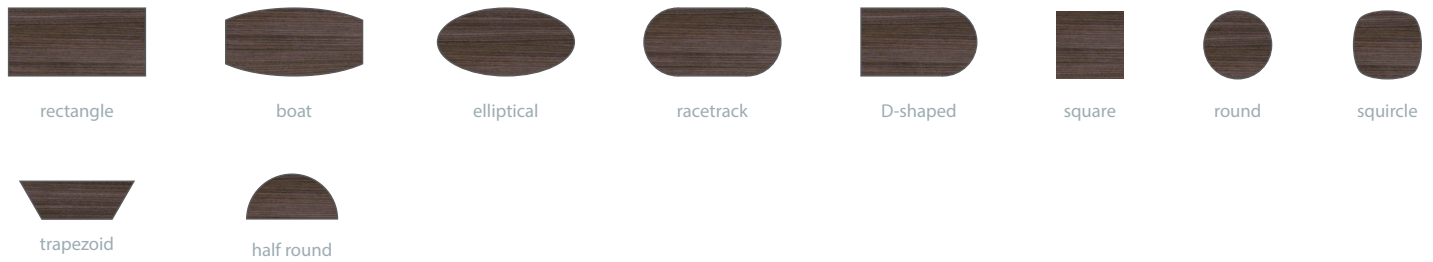

foundation & fundamental top shape offering