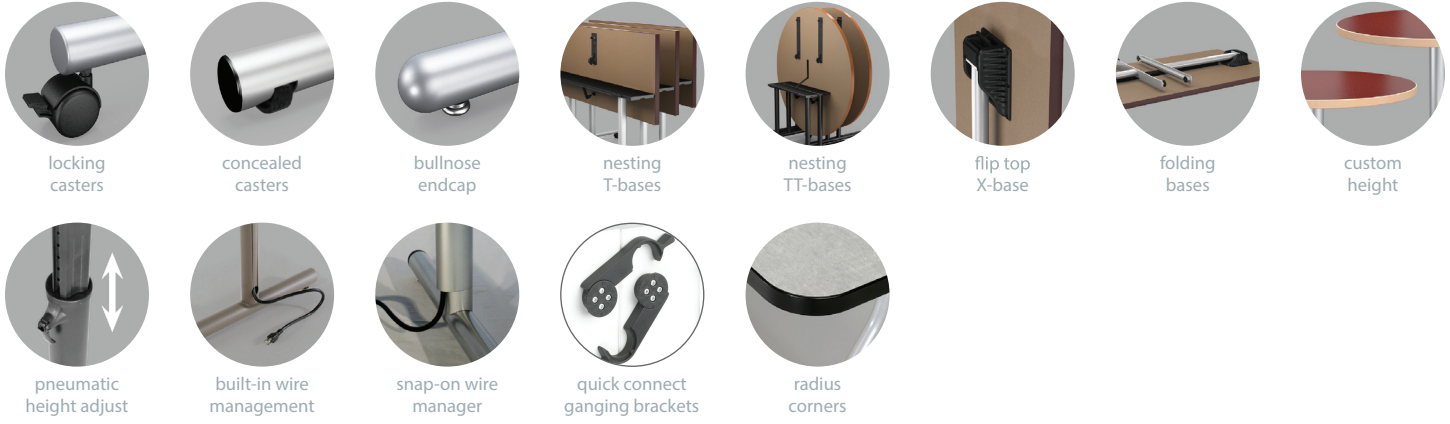

3P: 3mm PVC edge

lam: Wilsonart 4673-60 Saffron Tigris & 4623-60 Graphite Nebula  
3P edge: 2416 Black & 10776 Kensington Maple  
base: 02 Black

foundation & fundamental tables

Reach new heights with ratchet height adjustable tables. Meet ADA requirements with simple functionality on static, folding, or even nesting tables.

foundation bases

fundamental bases

## foundation & fundamental table options