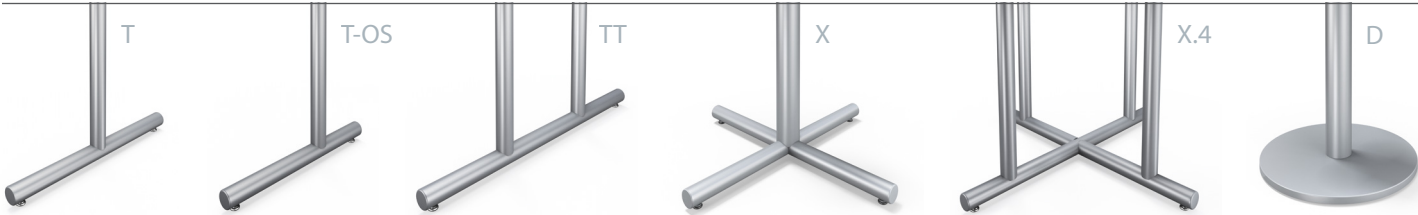

foundation bases