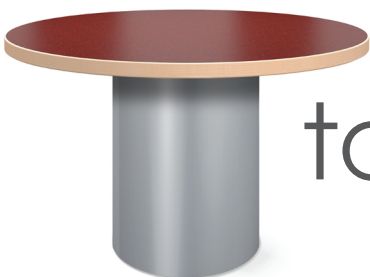

D-shaped

square

round

squirele

trapezoid

half round

primary edge offering

tablex.com/primary

877.481.1177

Primary tables
© 2021 TableX, LLC
Form # TXBR-PRI-21

44TC2048C2-QC-3P
44TC2060C2-QC-3P
Primary rectangular tables
with square column bases.

3P: 3mm PVC edge

lam: Wilsonart 7966K-12 5th Ave. Elm
3P edge: F3026 Cafelle
base: 17 Creme