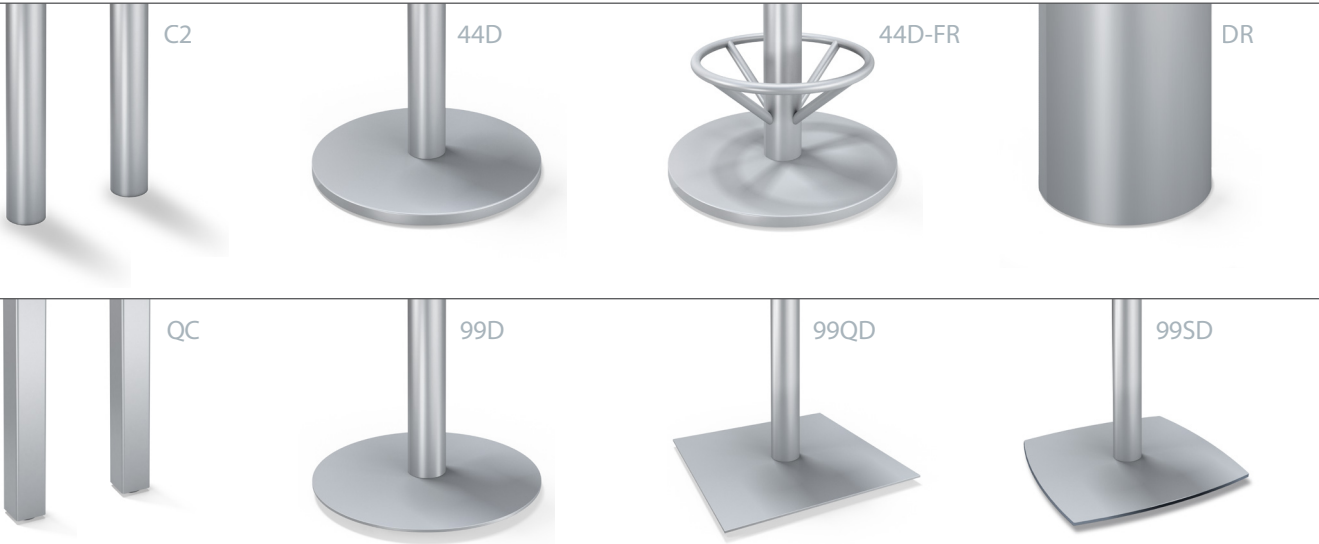

44RD36D24-3P-SH.42-FR
44RD36D24-3P

Primary 36" round table with 24" wide disc base.

3P: 3mm PVC edge
 SH.42: special height of 42"
 FR: footring

lam: Pionite SB009 Royal Blue
 3P edge: 354 Designer White
 base: 24 Linen

primary tables

Primary offers a collection of columns, disc bases, and drum bases in a variety of sizes and shapes.

primary bases

primary table options

locking casters

flip top disc base

foot ring disc base

power box plate

built-in wire management

snap-on wire manager

counter-balanced

custom height

quick connect ganging brackets

radius corners

modesty panels

privacy panels

power units

grommets

primary top shape offering

rectangle

boat

elliptical

racetrack