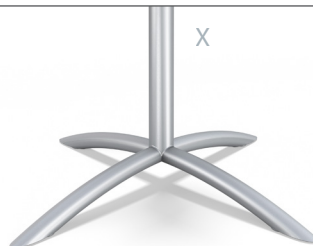

tableX

stretch
tables

The smoothly curved and sleek look of Stretch makes it a great option for dining areas. Cafe height also available.

06RD36X32-3P

Stretch 36" round tables with 32" X-bases

3P: 3mm PVC edge

stretch bases

T

T-OS

TT

X

X.4

stretch table options

locking casters

nesting T-bases

nesting TT-bases

flip top X-base

folding bases

built-in wire management

snap-on wire manager

custom height

quick connect ganging brackets