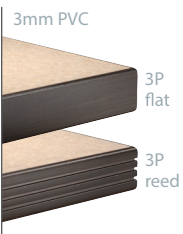

**00TC3072U28-3P-GR.A
MP1072-3P**

Ultra 30x72" rectangular table with 28" U-bases and laminate modesty panel.

3P: 3mm PVC edge
GR.A: grommet in location A

lam: Formica 6477-NG
Seasoned Planked Elm
3P edge: 3018 Shark
base: 35 Sand

power units

grommets

magnet wire manager

wire managers

ultra top shape offering

rectangle

boat

round

racetrack

D-shaped

ultra edge offering

tableX

tablex.com/ultra
877.481.1177

Ultra tables
© 2021 TableX, LLC
Form # TXBR-ULT-21

00TC48144U46U18-W3
Ultra 48x144" rectangular
table with two 46" and
one 18" U-base.