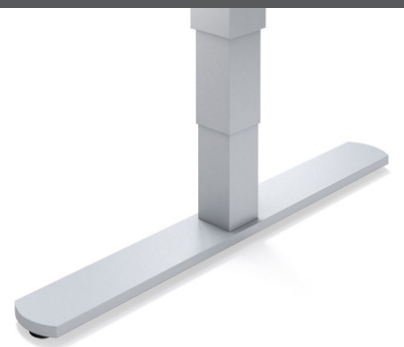

vertigo  
tables

Static and height adjustable tables work smoothly side-by-side in classroom settings. VertiGo's ratchet height adjustability meets ADA requirements and is simply to use.

**74TC2060T18-3P**  
**74TC2060T18RA-3P**  
**74TC2036H1524RA-3P**

VertiGo 20x60" rectangular table with 18" T-bases and 20x36" rectangle with 15x24" H-base.

RA: ratchet height adjustable  
 3P: 3mm PVC edge

lam: Wilsonart 7952-18  
 Asian Sand  
 3P edge: F3025 Flat Blonde  
 Maple  
 base: 30 Pearl

Reach new heights with VertiGo's counterbalanced height adjustability. Sit to stand with just a squeeze. It doesn't get much easier than that.

**74TA3760T26BL-3P**

VertiGo 37x60" table desk with 26" T-bases.

BL: counterbalanced height adjustable  
 3P: 3mm PVC edge

lam: Pionite AV100  
 Gateway to the Future  
 3P edge: F3026 Cafelle Flat  
 base: 37 Satin Silver

VertiGo bases

VertiGo height adjustable bases are available in 3 colors: