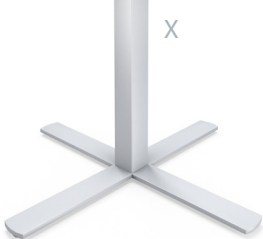

VertiGo height adjustable bases are available in 3 colors:

- 02 Black
- 37 Satin Silver
- 30 Pearl