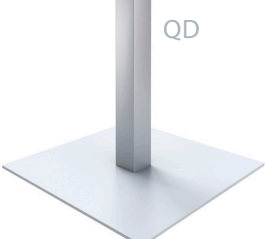

VertiGo height adjustable bases are available in 3 colors:

- 02 Black
- 37 Satin Silver
- 30 Pearl