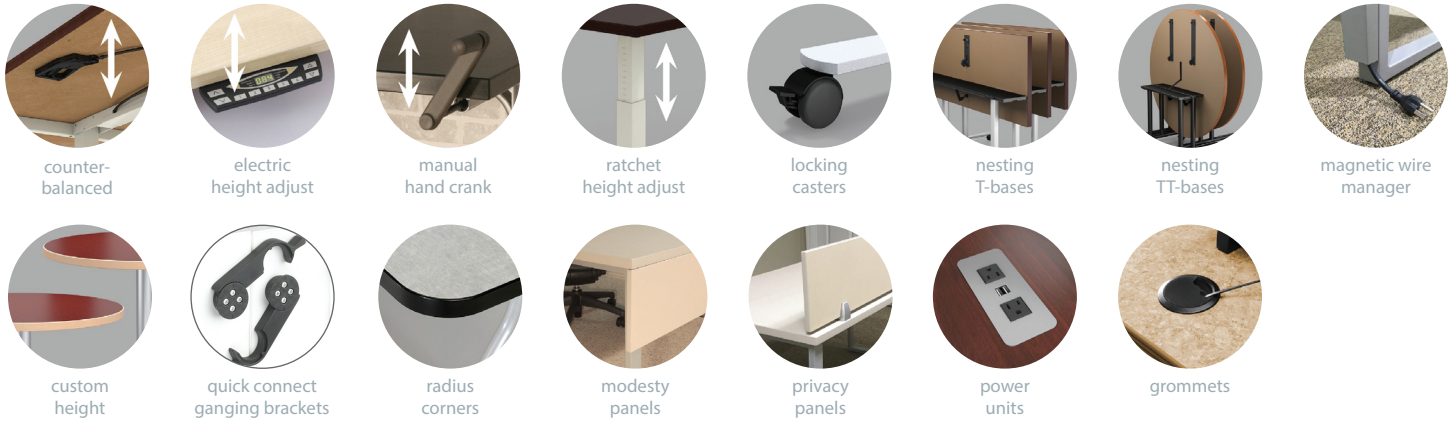

vertigo  
tables

Static and height adjustable tables work smoothly side-by-side in classroom settings. VertiGo's ratchet height adjustability meets ADA requirements and is simply to use.

**74TC2060T18-3P**  
**74TC2060T18RA-3P**  
**74TC2036H1524RA-3P**

Reach new heights with VertiGo's counterbalanced height adjustability. Sit to stand with just a squeeze. It doesn't get much easier than that.

**74TA3760T26BL-3P**

VertiGo 37x60" table desk with 26" T-bases.

BL: counterbalanced height adjustable  
 3P: 3mm PVC edge

lam: Pionite AV100  
 Gateway to the Future  
 3P edge: F3026 Cafelle Flat  
 base: 37 Satin Silver

VertiGo bases

VertiGo height adjustable bases are available in 3 colors:

## VertiGo table options