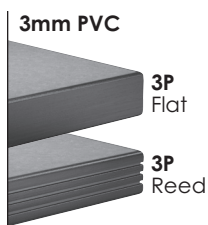

Justice Top Shapes

Justice Top Options

GR Grommets
can be added to any table for $45 each. To see specific locations, See page 227. Locations may be adjusted to avoid Justice frame.

BB Maple Butcher Block
is 1.75" thick with a food-grade clearcoat finish. Available in specific sizes with no grommets and clamp-on power only. Clamp-on power information can be found on page 219.

Call for pricing.

Justice Edge Options

(corresponds with 3 columns of pricing)