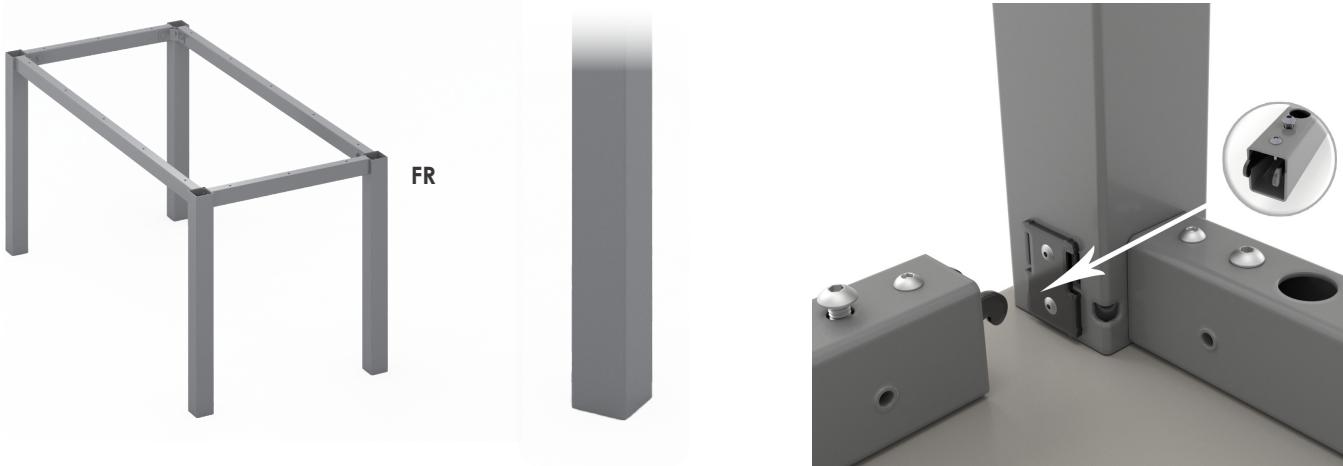

tablex

40 justice
price list
Effective October 1, 2023

A rigid apron frame and square column legs make Justice a heavy-duty choice when long-lasting durability is a requirement. Its unique design gives it the stability to handle a 500 lb. weight capacity. Justice is available in three different heights and offers mobility when specified with industrial locking casters.

Justice Rigid Frame with Square Column Legs

Justice Options

- 

Standard Glides
- 

Industrial Locking Casters
- ILC Industrial Locking Casters** can be added to any Justice table for \$332 per set of four.
- FD Folding Bases** are not available on Justice tables.
- NE Nesting Tables** are not available in the Justice series.
- FT Flip Tops** are not available on Justice tables.
- WM Wire Management** Built-in wire management is not available on Justice tables.
- WMLC Magnetic Wire Management Leg Covers** Magnetically attaches onto any square leg and are \$71 each.
- CH Chrome Finish** is not available on Justice tables.
- SH Special Heights** of 36" or 42" are available on Justice tables for \$121 per table. Other custom heights are not available on Justice.

Justice Top Shapes

Rectangle
p.128

Square
p.129

Round
p.129

Justice Top Options

GR Grommets
can be added to any table for \$45 each. To see specific locations, See page 227. Locations may be adjusted to avoid Justice frame.

BB Maple Butcher Block
is 1.75" thick with a food-grade clearcoat finish. Available in specific sizes with no grommets and clamp-on power only. Clamp-on power information can be found on page 219.

Call for pricing.