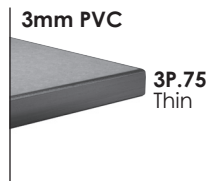

## App Base Styles

QD-B

QD-S

D

C-AH

## App .75" Edge Options

(corresponds with 2 columns of pricing)