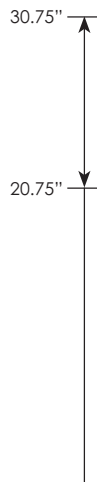

## App Base Styles

QD-B

QD-S

D

C-AH

## App .75" Edge Options

(corresponds with 2 columns of pricing)

## App Top Shapes

Soft Rectangle p.117

Round p.117

## Height Adjustability

We offer the ultimate in work mobility with our App height adjustable table. The cutaway, crescent-shaped base allows you to pull up close to any seating option, and the smooth, lever-less height adjustment will make the use of your personal device truly comfortable.