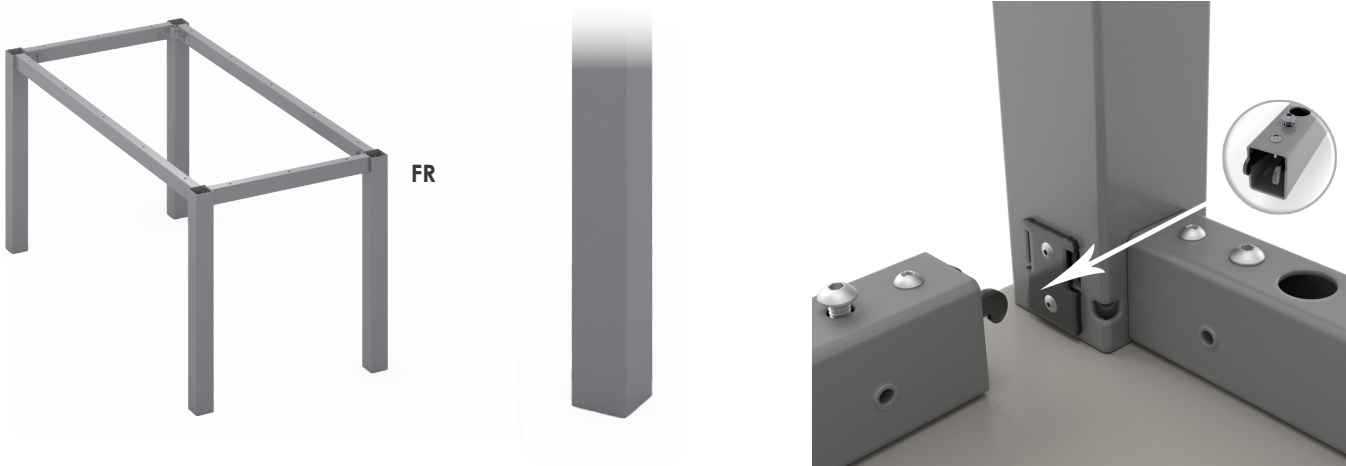

table

40 justice
price list
Effective January 1, 2025

A rigid apron frame and square column legs make Justice a heavy-duty choice when long-lasting durability is a requirement. Its unique design gives it the stability to handle a 500 lb. weight capacity. Justice is available in three different heights and offers mobility when specified with industrial locking casters.

Justice Rigid Frame with Square Column Legs

Justice Options

- ILC Industrial Locking Casters** can be added to any Justice table for \$332 per set of four.
- FD Folding Bases** are not available on Justice tables.
- NE Nesting Tables** are not available in the Justice series.
- FT Flip Tops** are not available on Justice tables.
- WM Wire Management** Built-in wire management is not available on Justice tables.
- WMLC Magnetic Wire Management Leg Covers** Magnetically attaches onto any square leg and are \$71 each.
- CH Chrome Finish** is not available on Justice tables.
- SH Special Heights** of 36" or 42" are available on Justice tables for \$121 per table. Other custom heights are not available on Justice.

BB Maple Butcher Block is 1.75" thick with a food-grade clearcoat finish. Available in specific sizes with no grommets and clamp-on power only. Clamp-on power information can be found on page 227.

Call for pricing.

Justice Edge Options

(corresponds with 3 columns of pricing)

3mm PVC	3mm PVC	3mm Wood	Butcher Block
 3P Flat  3P Reed	 3K Knife  N/A	 3W Flat	 BB Maple Call for pricing.

Rectangular with Frame & Columns

NOTE: Tables with 84"+ long tops will have a slight overhang