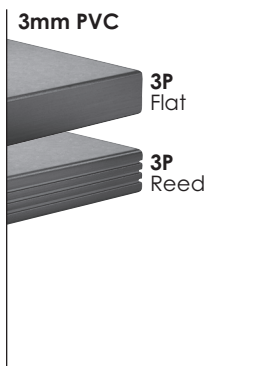

puddle

Puddle Base

D

Puddle Options

- LC** **Locking Casters**
are not available on Puddle tables.
- FD** **Folding Bases**
are not available on Puddle tables.
- NE** **Nesting Tables**
are not available on Puddle tables.
- FT** **Flip Tops**
are not available on Puddle tables.
- CH** **Chrome Finish**
available for \$475 per base. Brushed Steel is not available on Puddle tables.
- WM** **Wire Management**
Built-in wire management is available on one leg for \$139 per column.
- WMLC** **Wire Management Leg Covers 3"**
snap onto any leg and are \$79 each.
- SH** **Special Height**
can be added to any table:
+ \$72 per column for heights > 29"
+ \$39 per column for heights < 29"
Special height tables with tops larger than 36x72" must be custom quoted.
- FR** **Footring**
is available on Puddle tables for \$166.
- PB** **Powerbox Mounting Plate**
is available on disc bases for \$100.

Puddle Top Shapes

Square p.164

Rectangle p.164

Round p.165

Squircle p.165

Racetrack p.165

Puddle Top Options

QG Quick-Connect Ganging Brackets can be added to any table for \$45 (includes 4 connectors per table).

RC 3" Radius Corners can be added to any table for \$61.

GR Grommets can be added to any table for \$45 each. To see specific locations, see page 233.

Puddle Edge Options

(corresponds with 3 columns of pricing)